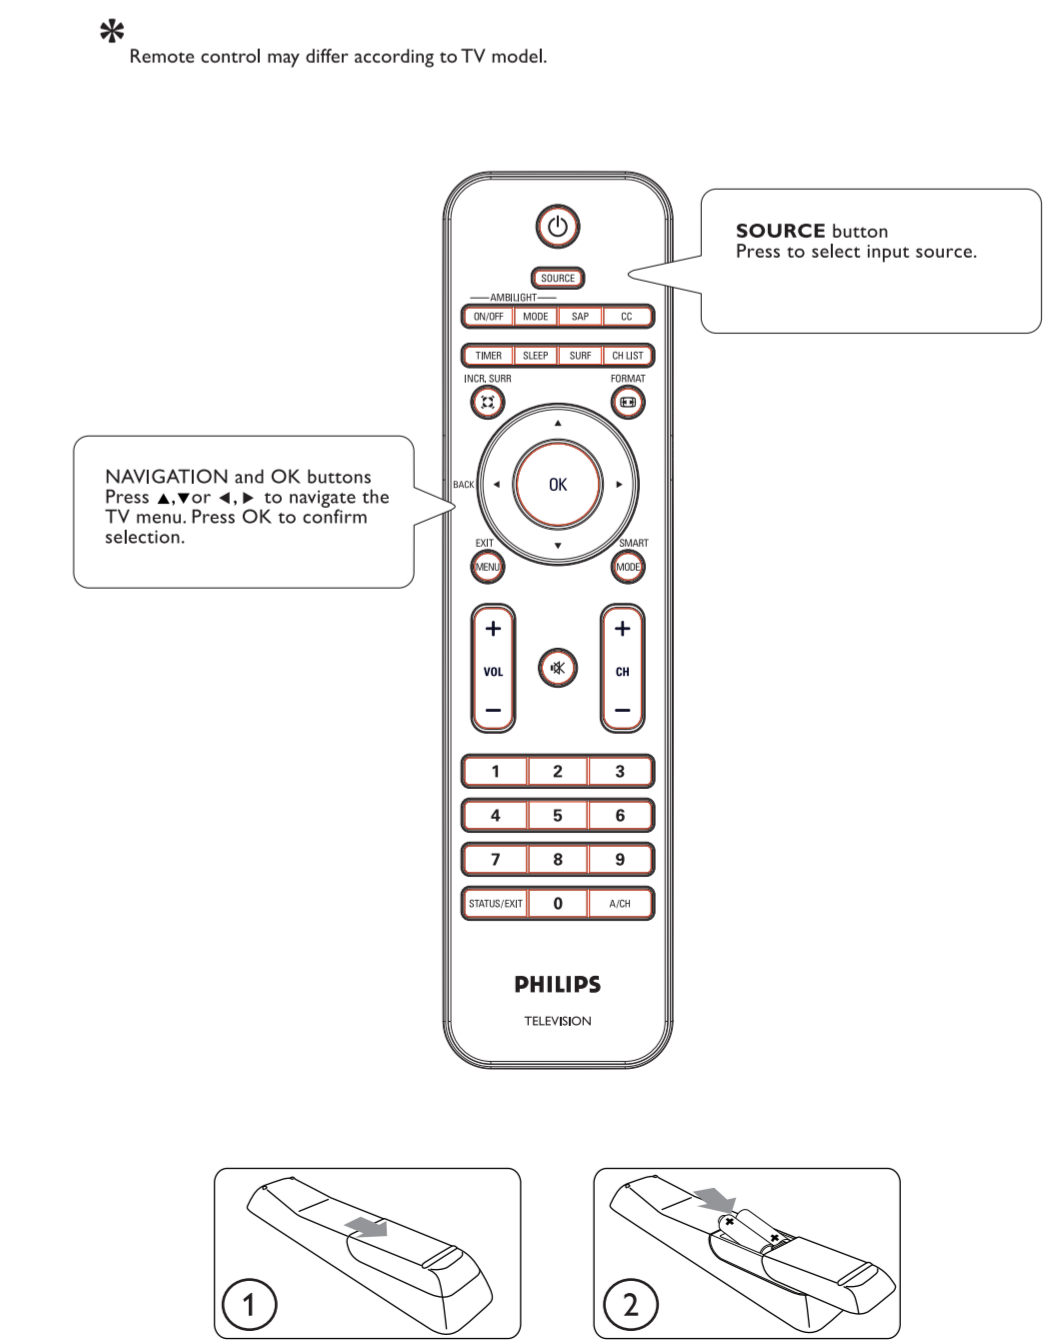

Quick Start Guide

Installation

Cable receiver, HD cable receiver

Video cassette recorder

DVD recorder

DVD player, Home theater system, Blu-ray Disc player, HD game console

External audio device

HD camcorder*, Headphones, game console, camcorder, PC

What's in the box

Remove the swivel lock*

Stand mount the TV*

Connect the mains* and antenna

Setup Ambilight*

Use the remote control*

Program installation