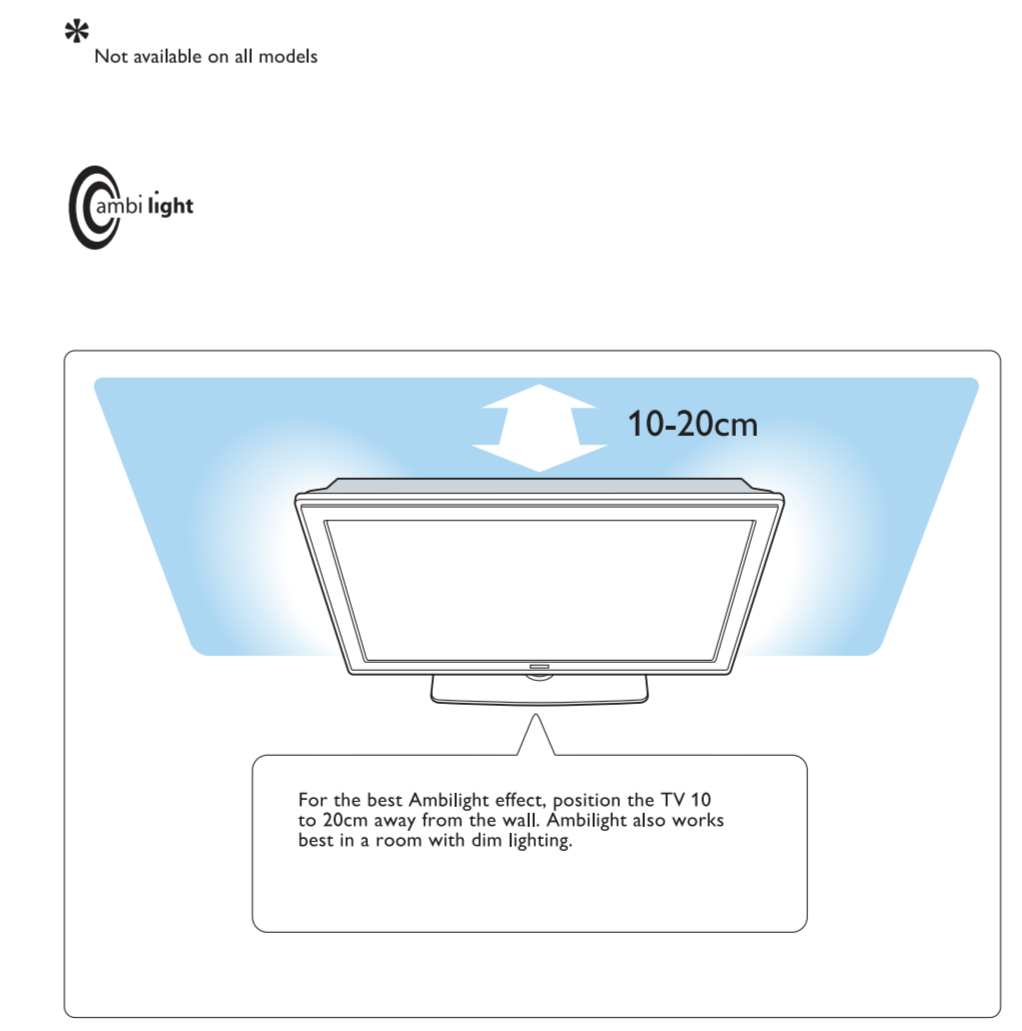

What's in the box

Remove the swivel lock*

Stand mount the TV*

Connect the mains* and antenna

Setup Ambilight*

Use the remote control*

Program installation