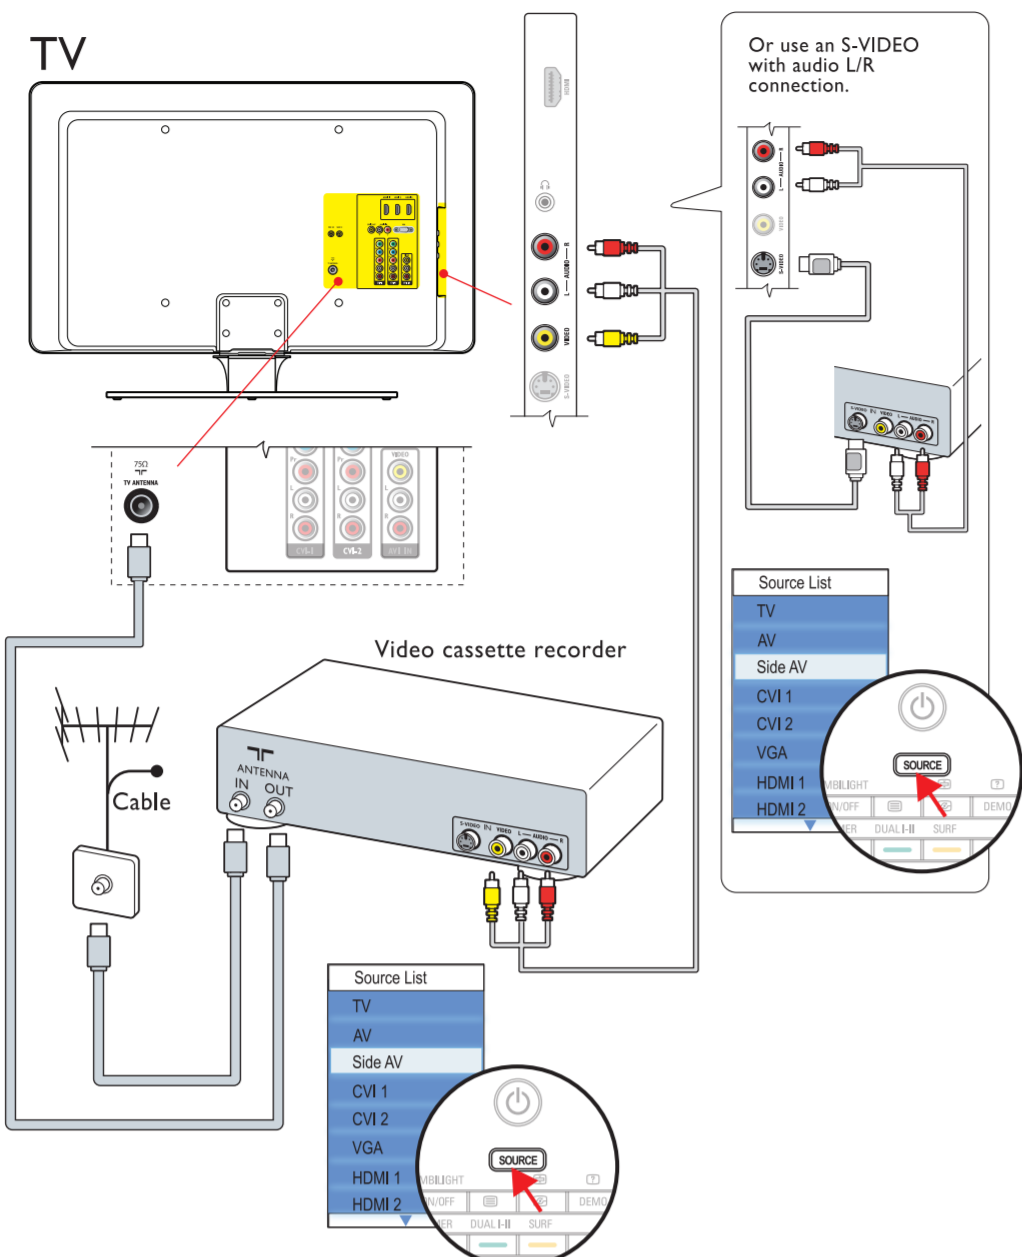

Quick Start Guide

Installation

Cable receiver, HD cable receiver

Video cassette recorder

DVD recorder

DVD player, Home theater system, Blu-ray Disc player, HD game console

External audio device

HD camcorder*, Headphones, game console, camcorder, PC

What's in the box

Remove the swivel lock*

Stand mount the TV*

Connect the mains* and antenna

Setup Ambilight*

Use the remote control*

Program installation