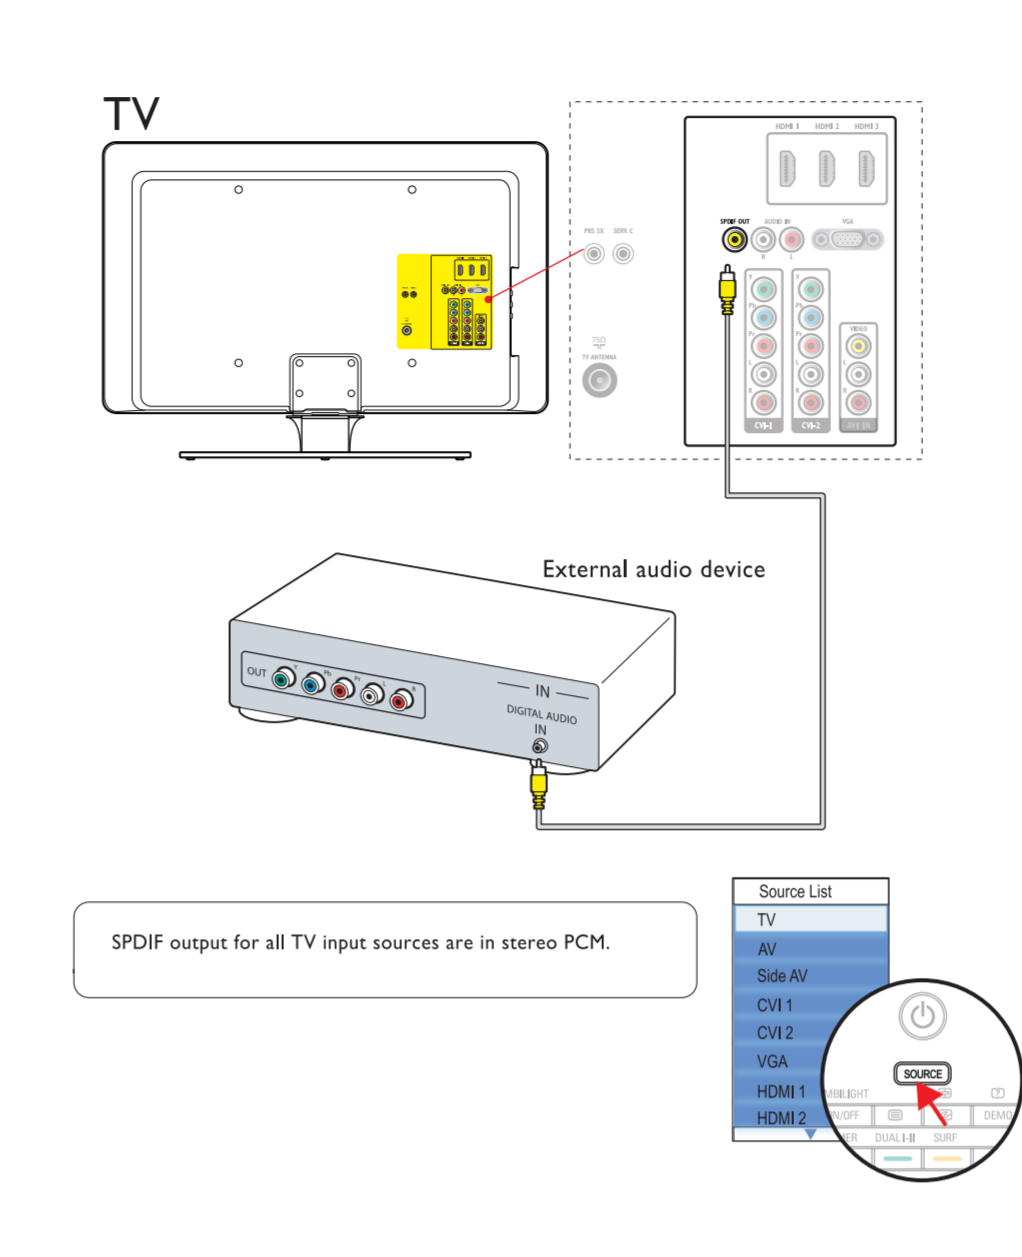

Quick Start Guide

Installation

Cable receiver, HD cable receiver

Video cassette recorder

DVD recorder

DVD player, Home theater system, Blu-ray Disc player, HD game console

External audio device

HD camcorder*, Headphones, game console, camcorder, PC

What's in the box

Remove the swivel lock*

Stand mount the TV*

Connect the mains* and antenna

Setup Ambilight*

Use the remote control*

Program installation