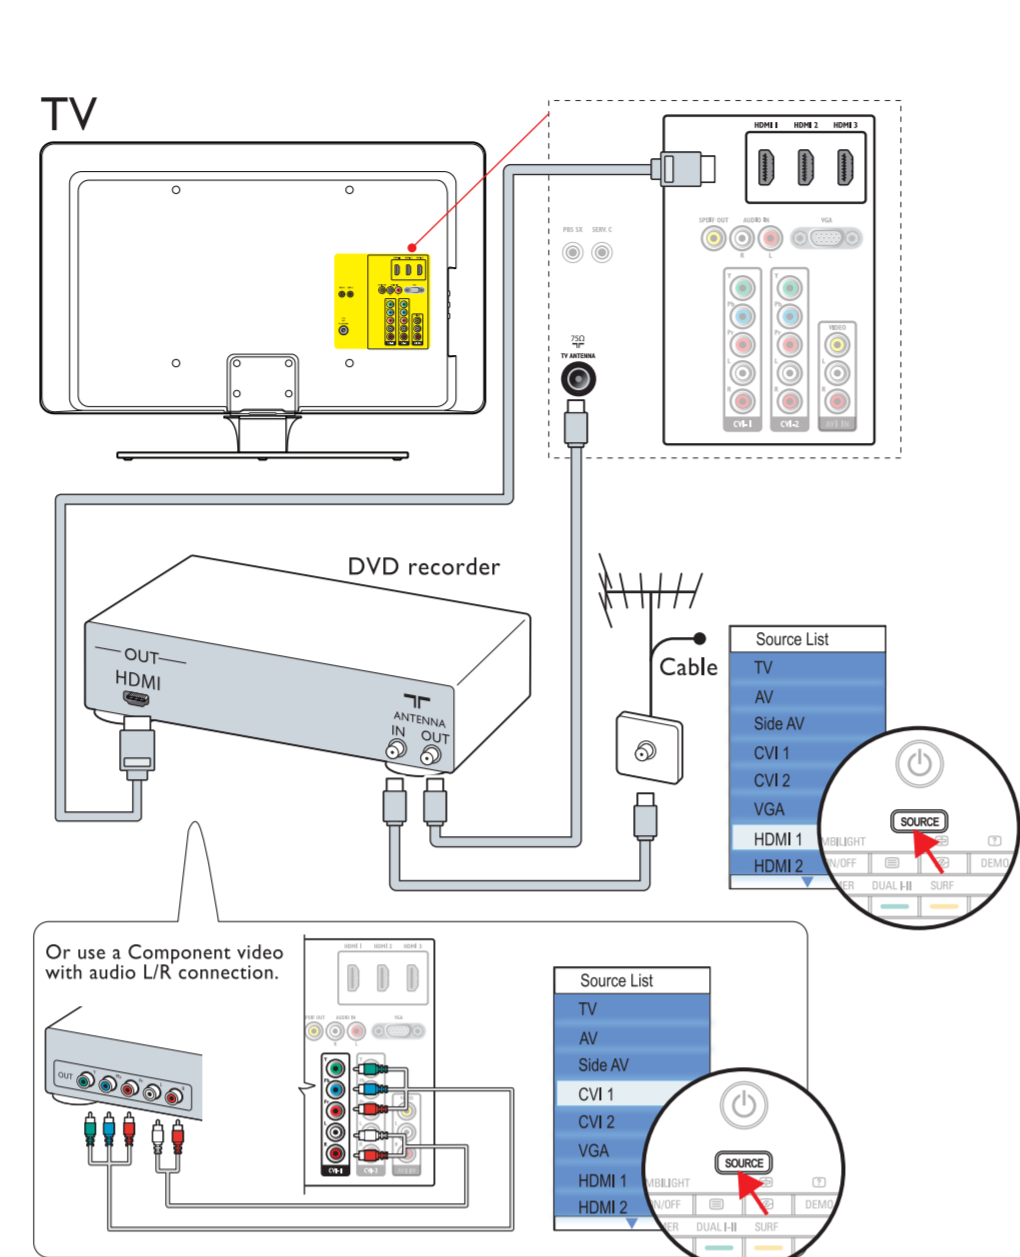

Quick Start Guide

Installation

Cable receiver, HD cable receiver

Video cassette recorder

DVD recorder

DVD player, Home theater system, Blu-ray Disc player, HD game console

External audio device

HD camcorder*, Headphones, game console, camcorder, PC

What's in the box

Remove the swivel lock*

Stand mount the TV*

Connect the mains* and antenna

Setup Ambilight*

Use the remote control*

Program installation