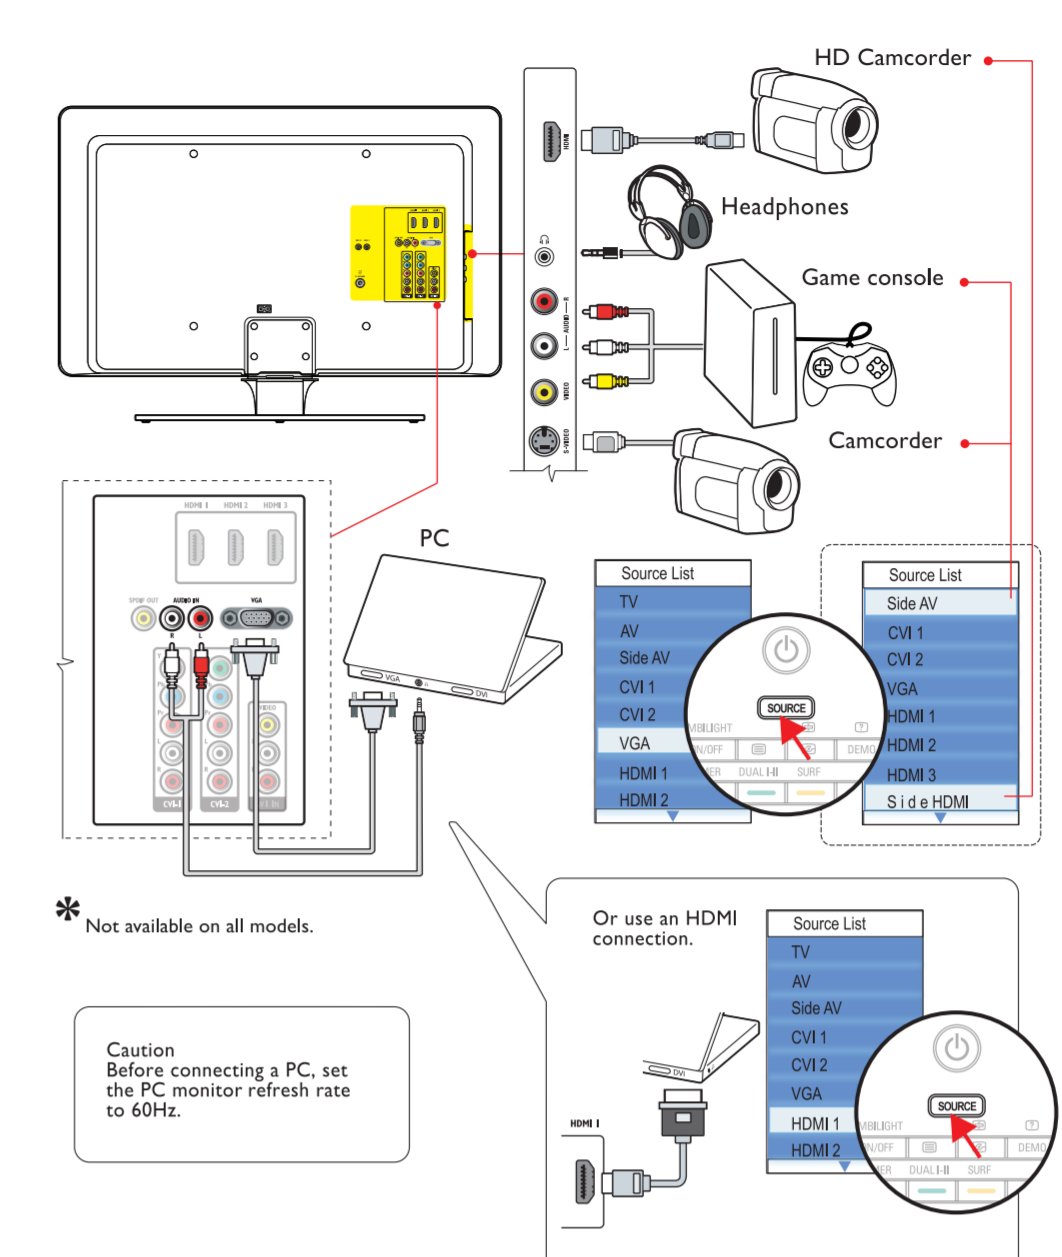

Quick Start Guide

Installation

Cable receiver, HD cable receiver

Video cassette recorder

DVD recorder

DVD player, Home theater system, Blu-ray Disc player, HD game console

External audio device

HD camcorder*, Headphones, game console, camcorder, PC

What's in the box

Remove the swivel lock*

Stand mount the TV*

Connect the mains* and antenna

Setup Ambilight*

Use the remote control*

Program installation