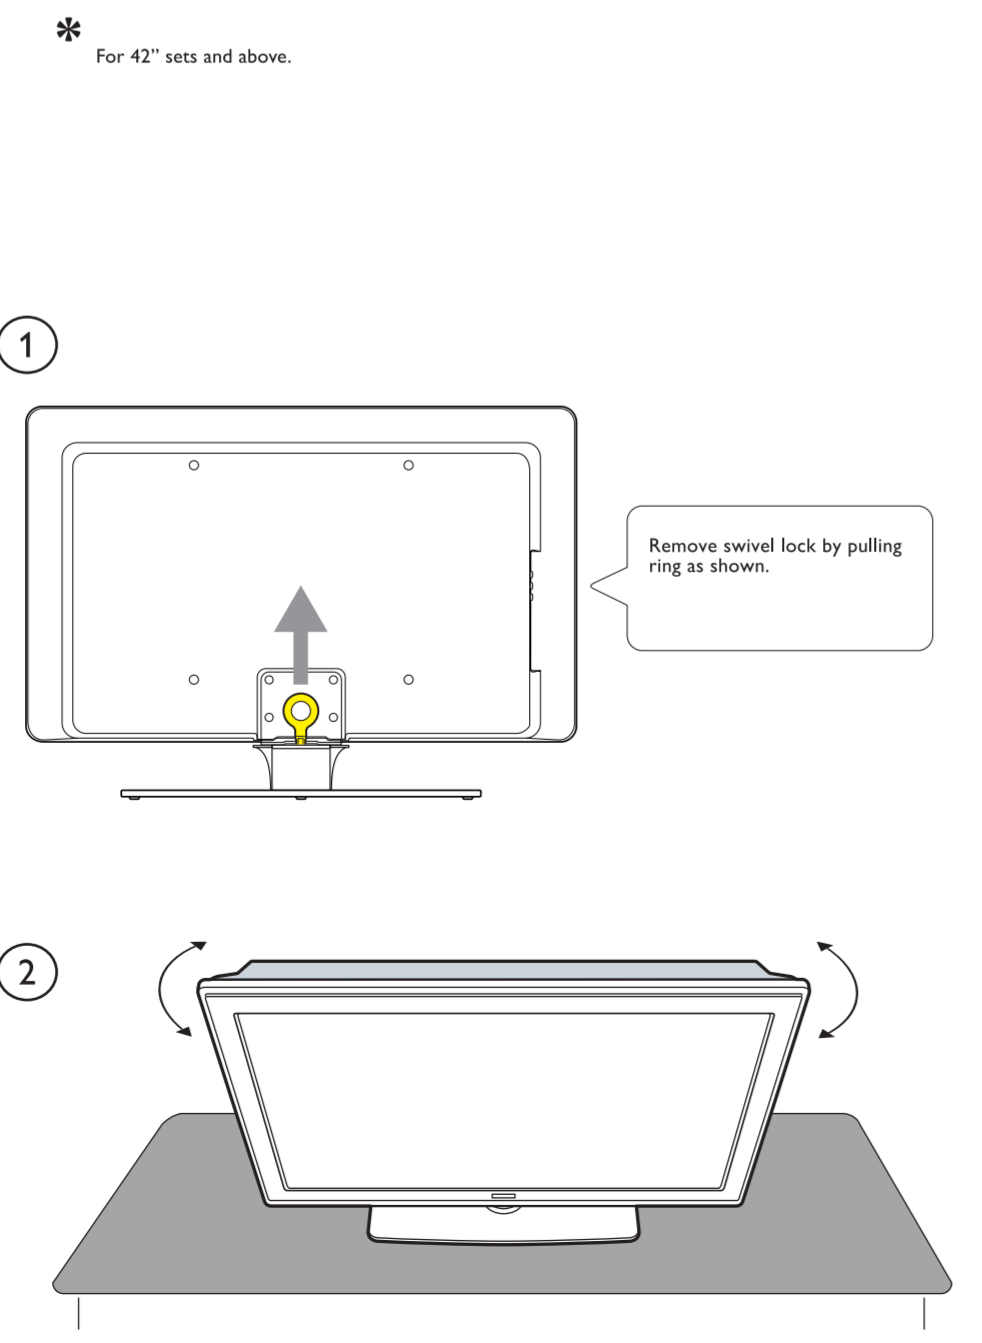

Quick Start Guide

Installation

Cable receiver, HD cable receiver

Video cassette recorder

DVD recorder

DVD player, Home theater system, Blu-ray Disc player, HD game console

External audio device

HD camcorder*, Headphones, game console, camcorder, PC

What's in the box

Remove the swivel lock*

Stand mount the TV*

Connect the mains* and antenna

Setup Ambilight*

Use the remote control*

Program installation