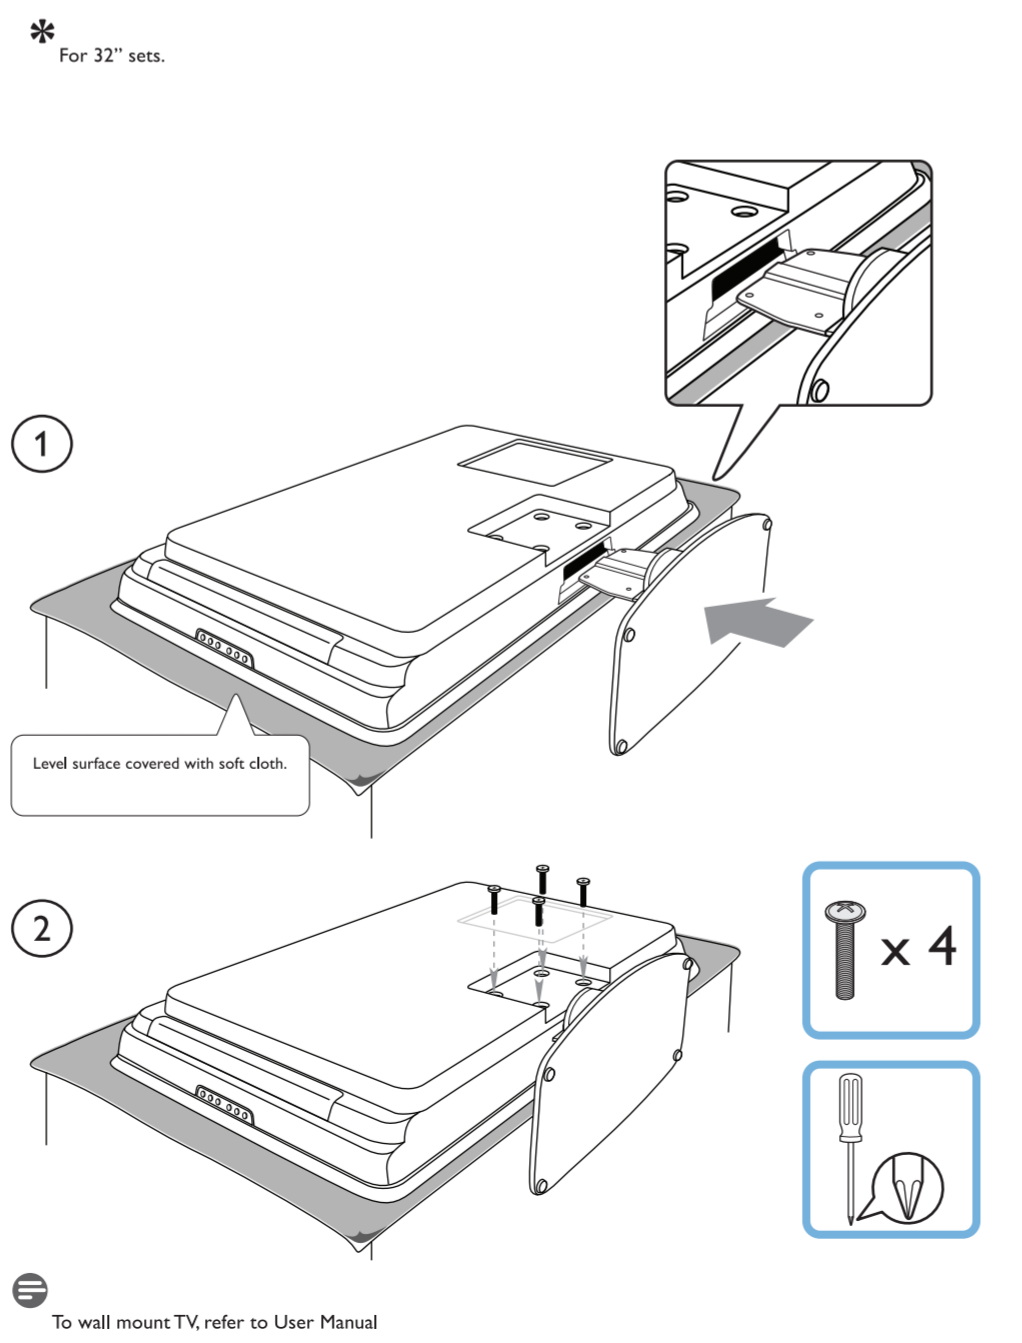

Quick Start Guide

Installation

Cable receiver, HD cable receiver

Video cassette recorder

DVD recorder

DVD player, Home theater system, Blu-ray Disc player, HD game console

External audio device

HD camcorder*, Headphones, game console, camcorder, PC

What's in the box

Remove the swivel lock*

Stand mount the TV*

Connect the mains* and antenna

Setup Ambilight*

Use the remote control*

Program installation