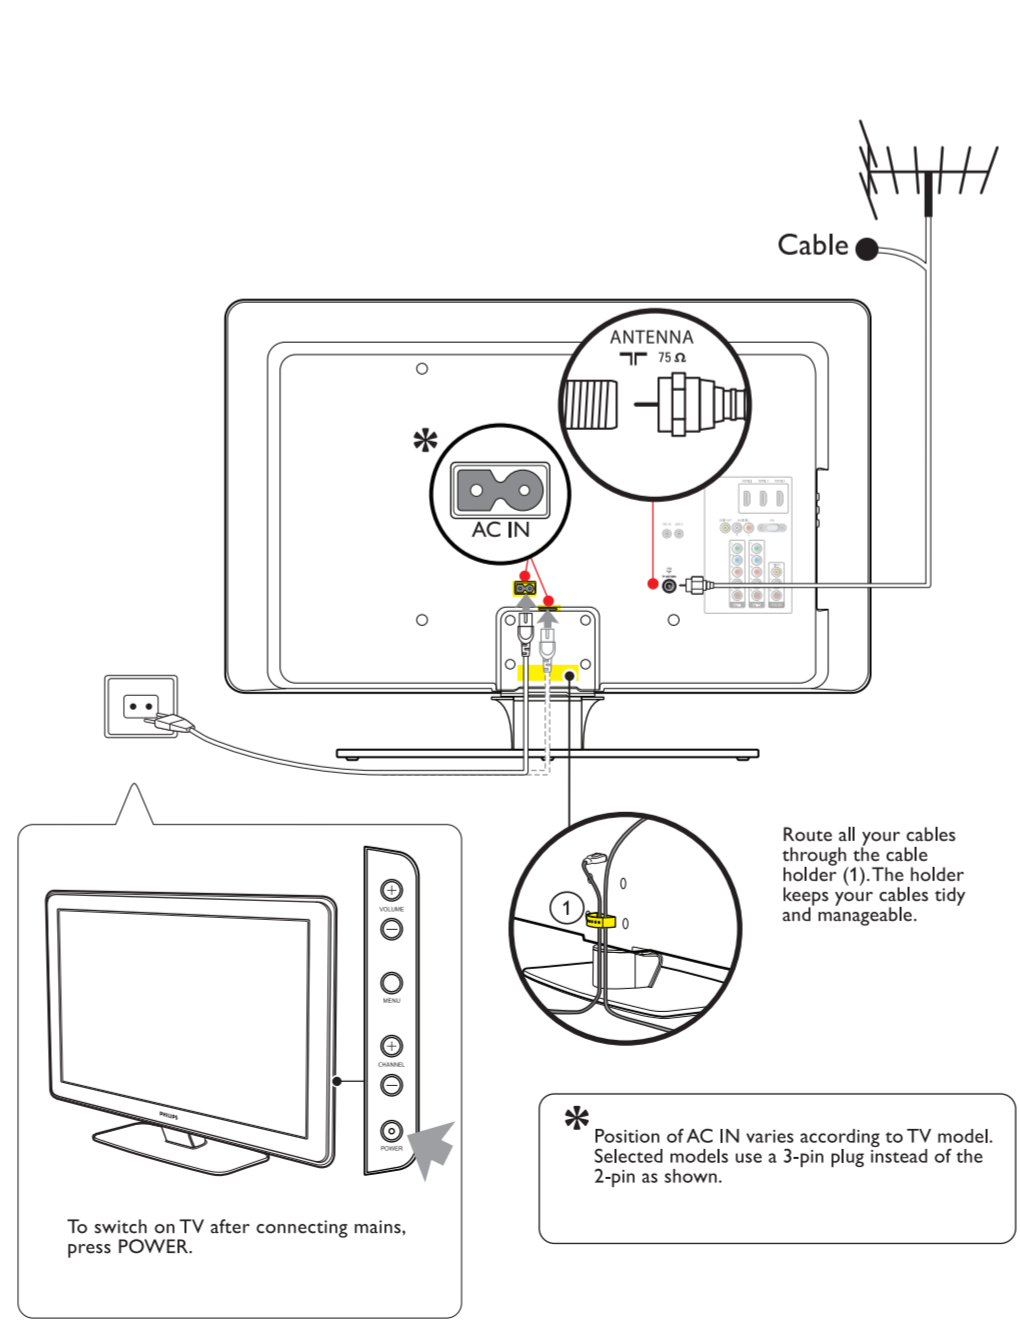

Quick Start Guide

Installation

Cable receiver, HD cable receiver

Video cassette recorder

DVD recorder

DVD player, Home theater system, Blu-ray Disc player, HD game console

External audio device

HD camcorder*, Headphones, game console, camcorder, PC

What's in the box

Remove the swivel lock*

Stand mount the TV*

Connect the mains* and antenna

Setup Ambilight*

Use the remote control*

Program installation