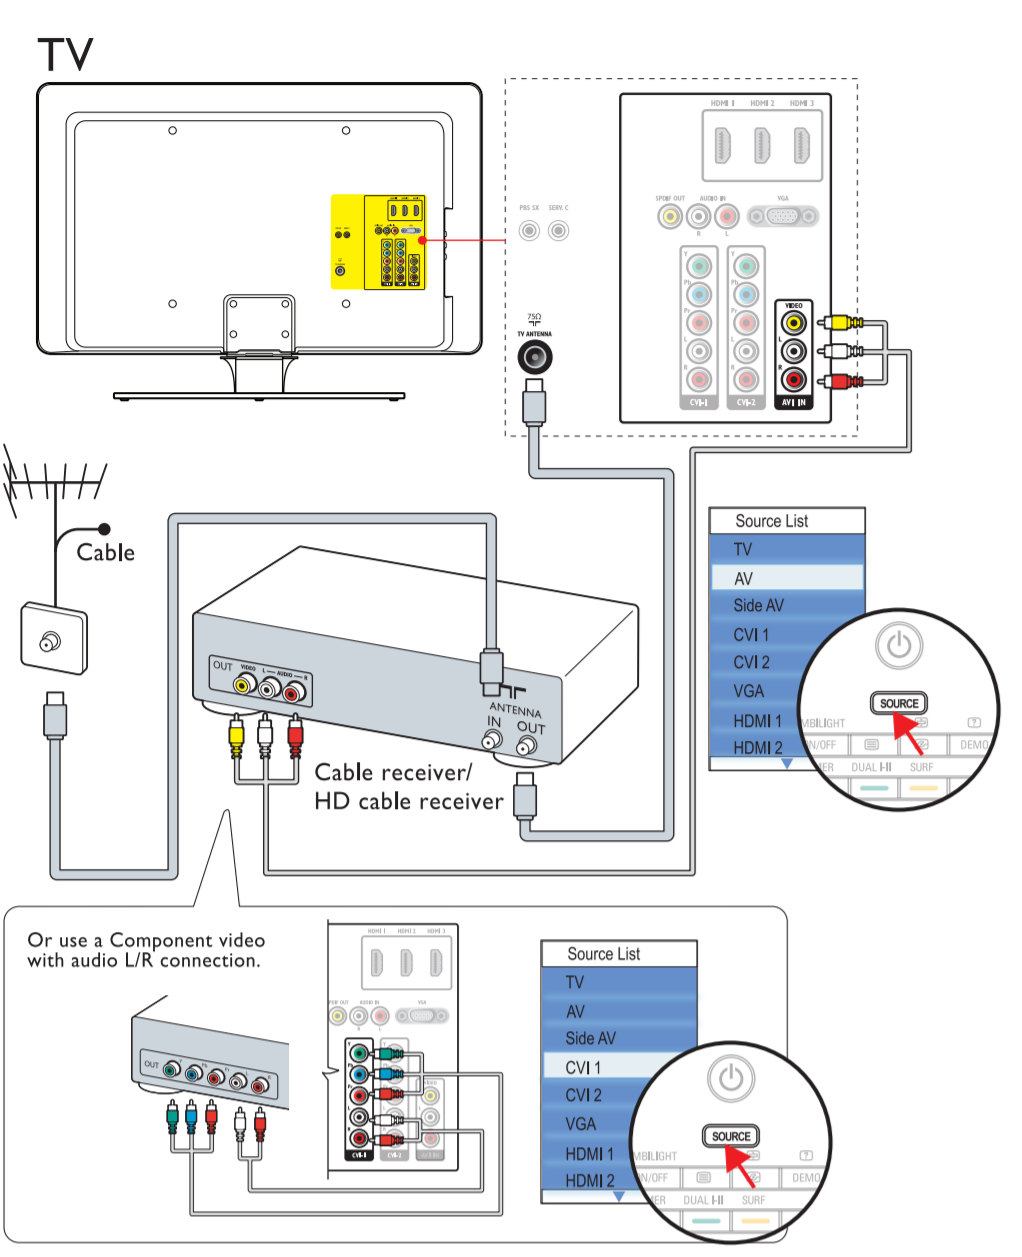

Quick Start Guide

Installation

Cable receiver, HD cable receiver

Video cassette recorder

DVD recorder

DVD player, Home theater system, Blu-ray Disc player, HD game console

External audio device

HD camcorder*, Headphones, game console, camcorder, PC

What's in the box

Remove the swivel lock*

Stand mount the TV*

Connect the mains* and antenna

Setup Ambilight*

Use the remote control*

Program installation