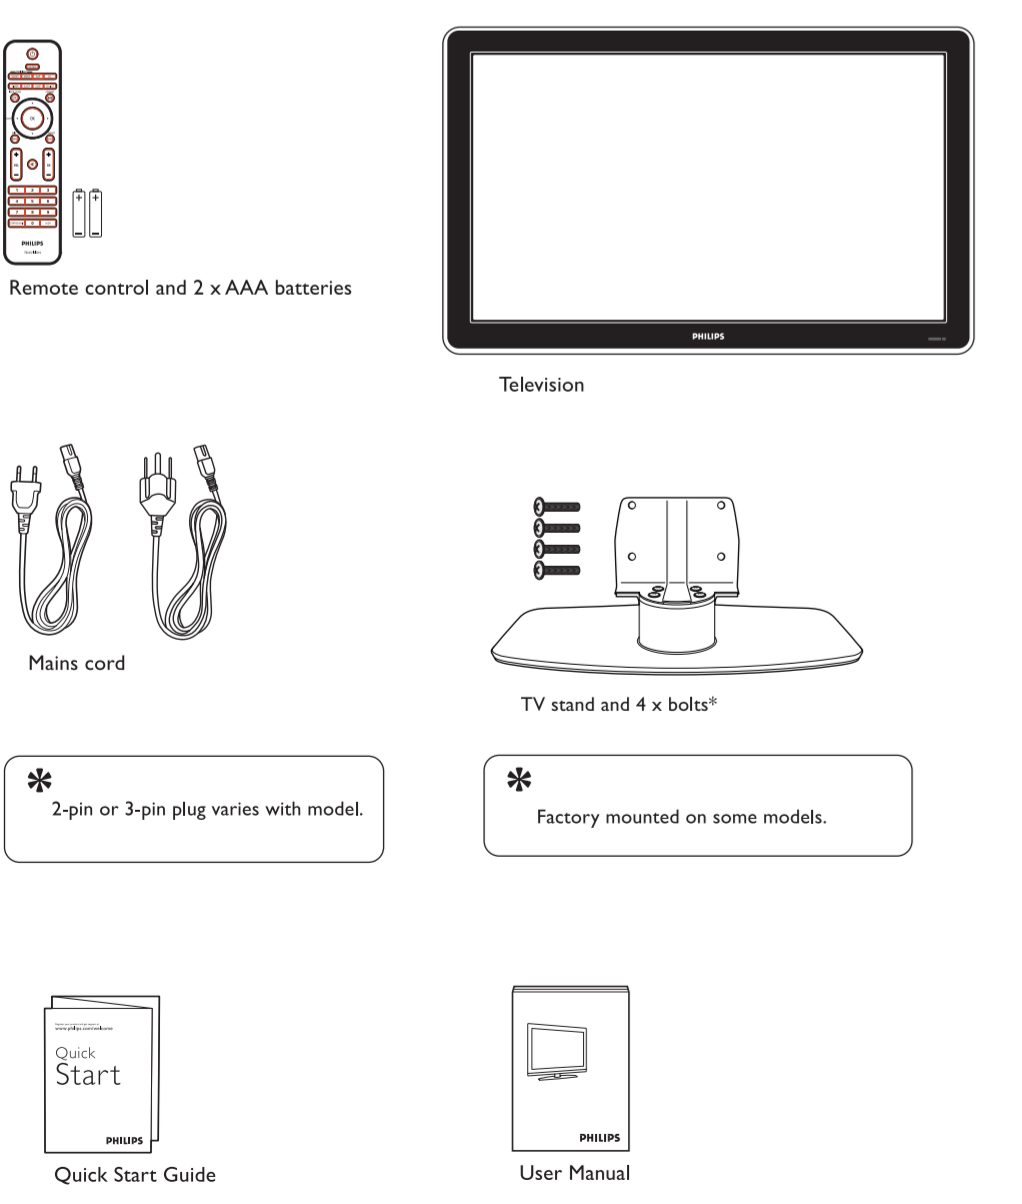

Quick Start Guide

Installation

Cable receiver, HD cable receiver

Video cassette recorder

DVD recorder

DVD player, Home theater system, Blu-ray Disc player, HD game console

External audio device

HD camcorder*, Headphones, game console, camcorder, PC

What's in the box

Remove the swivel lock*

Stand mount the TV*

Connect the mains* and antenna

Setup Ambilight*

Use the remote control*

Program installation