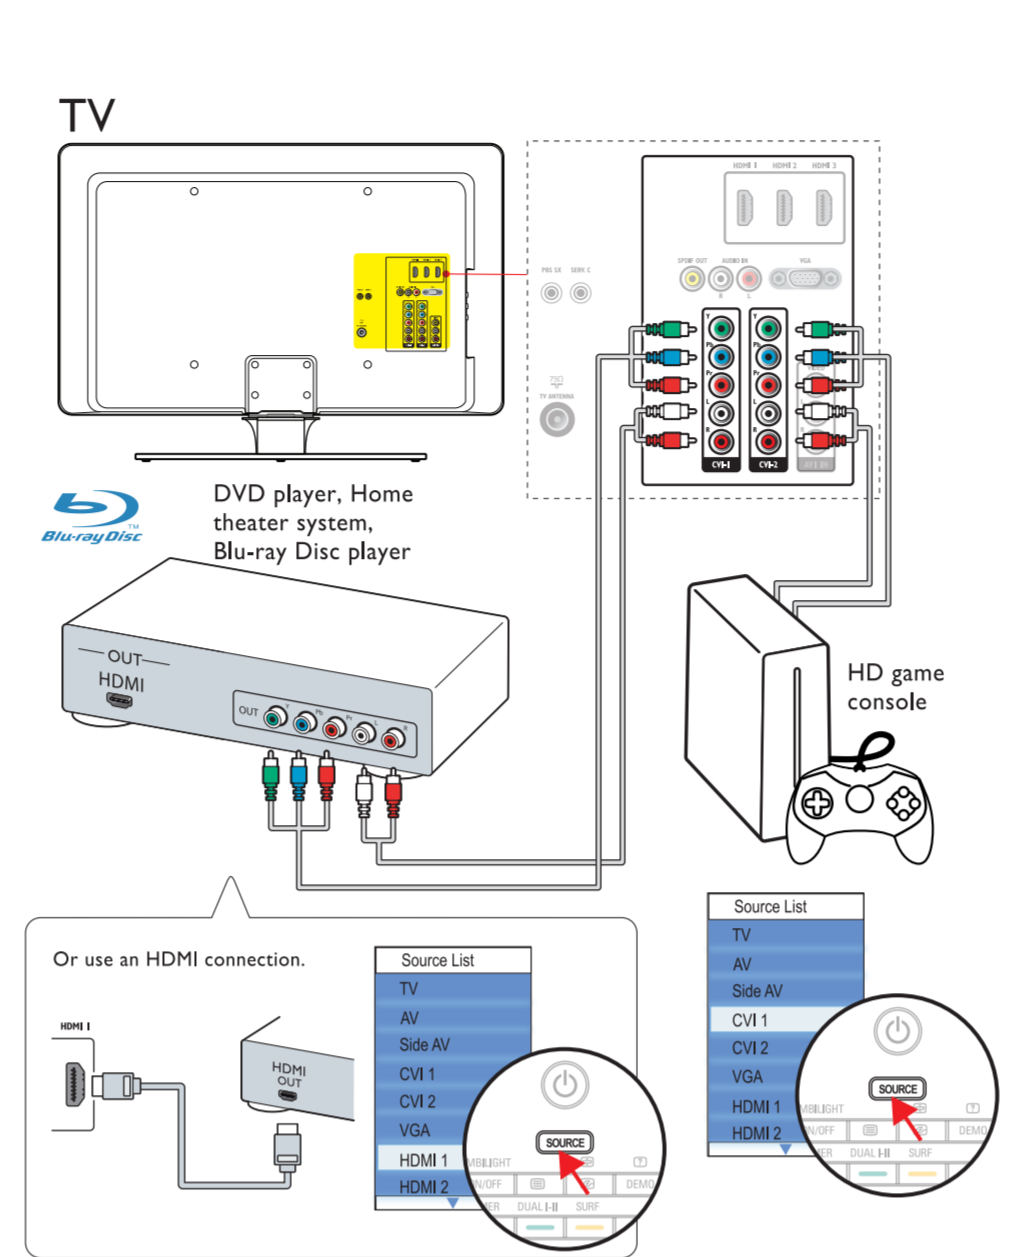

Quick Start Guide

Installation

Cable receiver, HD cable receiver

Video cassette recorder

DVD recorder

DVD player, Home theater system, Blu-ray Disc player, HD game console

External audio device

HD camcorder*, Headphones, game console, camcorder, PC

What's in the box

Remove the swivel lock*

Stand mount the TV*

Connect the mains* and antenna

Setup Ambilight*

Use the remote control*

Program installation