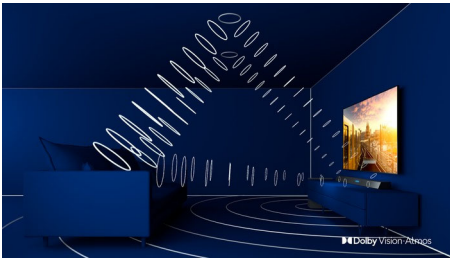

Dolby Vision and Dolby Atmos

Support for Dolby's premium sound and video formats means the HDR content you watch will look-and sound-gloriously real. Whether

it's the latest streaming series or a Blu-Ray disc set, you'll enjoy contrast, brightness, and color that reflect the director's original intentions. And hear spacious sound with clarity, detail, and depth.