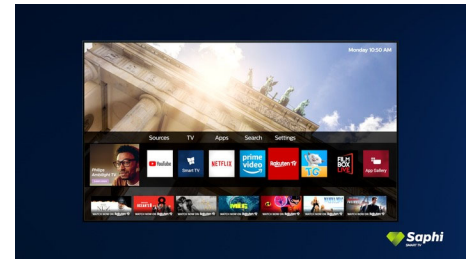

Dolby Vision and Dolby Atmos

Support for Dolby's premium sound and video formats means the HDR content you watch will look-and sound-gloriously real. Whether

it's the latest streaming series or a Blu-Ray disc set, you'll enjoy contrast, brightness, and color that reflect the director's original intentions. And hear spacious sound with clarity, detail, and depth.

50PUT6604/56

Saphi Smart TV

SAPHI is a fast, intuitive operating system that makes your Philips Smart TV a real pleasure to use. Enjoy great picture quality and one-button access to a clear icon-based menu. Operate your TV with ease, and quickly navigate to popular Philips Smart TV apps including YouTube, Netflix, and more.