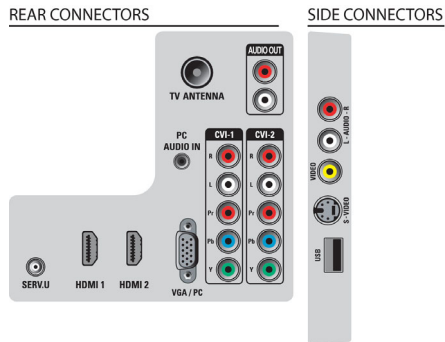

2 HDMI inputs with Easylink

HDMI is a single cable to carry both picture and audio signals from your devices to your

TV, avoiding cable clutter. It carries uncompressed signals, ensuring the highest quality from source to screen. Together with Philips Easylink, you need only one remote control to perform most operations on your TV, DVD, BluRay, set top box or home theatre system.

USB for photo & music playback

The USB connector allows access to jpeg photos and mp3 music of most USB-sticks (USB memory-class device). Plug the USB into the slot at the side of the TV and access the multimedia content using the easy on screen content browser. You can now view and share your photos and music.

PC input (VGA)

With PC input you can connect your TV to a computer by a VGA cable and use the TV as a PC monitor.

Specifications

Issue date 2019-03-14

Version: 3.3.4

12 NC: 8670 000 59885
EAN: 87 12581 52492 0