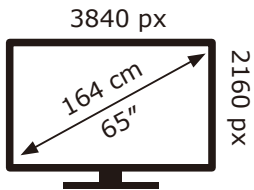

PHILIPS

65PUS8897/12

103 kWh/1000h

2019/2013

PHILIPS

65PUS8897/12

103 kWh/1000h

2019/2013