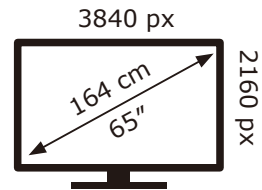

PHILIPS

65PUS8897/12

103 kWh/1000h

2019/2013

PHILIPS

65PUS8897/12

103 kWh/1000h

2019/2013