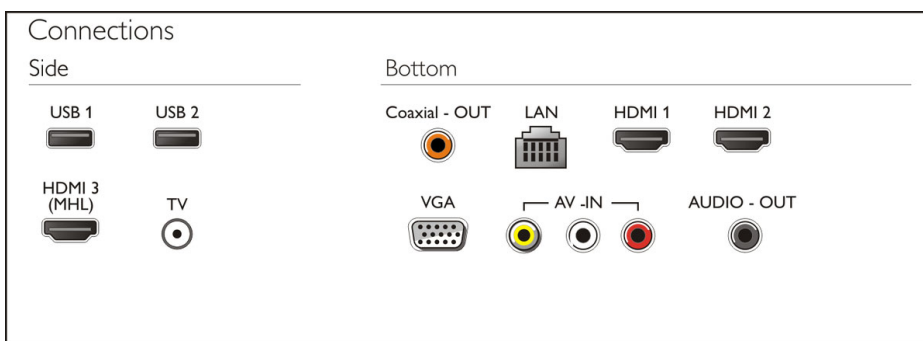

Multimedia Applications

- Video Playback Formats: Containers: AVI, MKV, MPEG-2, MPEG-4, H.264 (up to FHD), HEVC H.265 (up to UHD @30P)
- Music Playback Formats: AAC, MP3
- Picture Playback Formats: JPEG, BMP, PNG

Supported Display Resolution

- Computer inputs on all HDMI: up to 4K Ultra HD 3840x2160
- Video inputs on all HDMI: @ 24, 25, 30, 50, 60Hz, up to 4K Ultra HD 3840x2160p

Tuner/Reception/Transmission

- MPEG Support: MPEG2, MPEG4
- Video Playback: NTSC, PAL, SECAM
- TV Program guide*: 8 day Electronic Program Guide
- Digital TV: DVB-T/T2
- Analog TV: NTSC, PAL, SECAM

Power

- Mains power: AC 110 - 240V 50/60 Hz
- Ambient temperature: 5 °C to 40 °C
- Standby power consumption: <=0.5W
- Power Saving Features: Auto switch-off timer, Eco mode

Dimensions

- Box dimensions (W x H x D): 1355 x 824 x 175 mm
- Set dimensions (W x H x D): 1241 x 733 x 83 mm
- Set dimensions with stand (W x H x D): 1241 x 782 x 240 mm
- Product weight: 12.8 kg
- Product weight (+stand): 13 kg
- Weight incl. Packaging: 16.5 kg
- VESA wall mount compatible: 200 x 200 mm

Accessories

- Included accessories: Remote Control, 2 x AAA Batteries, Table top stand, Power cord, Quick start guide

Convenience

- Child Protection: Child Lock
- Screen Format Adjustments: 16:9, 4:3, Unscaled, Widescreen
- Sleep timer

Smart TV Applications

- Control: USB Keyboard & Mouse support

Issue date 2020-05-08

Version: 9.1.1

12 NC: 8670 001 48173
EAN: 87 18863 01408 0

© 2020 Koninklijke Philips N.V.
All Rights reserved.

Specifications are subject to change without notice.
Trademarks are the property of Koninklijke Philips N.V.
or their respective owners.

www.philips.com

* EPG and actual visibility (up to 8 days) is country and operator dependent.

* Philips TV does not guarantee 100% interoperability with all HDMI CEC devices

* Netflix movie programs are only available via your content provider set top box (not available on your TV). Please approach your content provider for Netflix subscription.