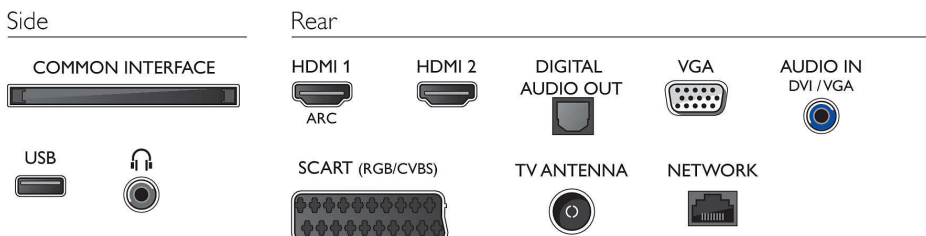

Connections

Issue date 2023-10-23

Version: 3.2.1

EAN: 87 18863 01214 7

© 2023 Koninklijke Philips N.V.
All Rights reserved.

Specifications are subject to change without notice. Trademarks are the property of Koninklijke Philips N.V. or their respective owners.

www.philips.com

* EPG and actual visibility (up to 8 days) is country- and operator-dependent.

* Energy consumption in kWh per year based on the power consumption of the television operating 4 hours per day for 365 days. The actual energy consumption will depend on how the television is used.

* The TV supports DVB reception for 'Free to air' broadcast. Specific DVB operators may not be supported. An up to date list can be found in the FAQ section of the Philips support website. For some operators Conditional Access and subscription are required. Contact your operator for more information.

* (Philips) only compatible with specific Philips player device.

* This television contains lead only in certain parts or components where no technology alternatives exist in accordance with existing exemption clauses under the RoHS Directive.