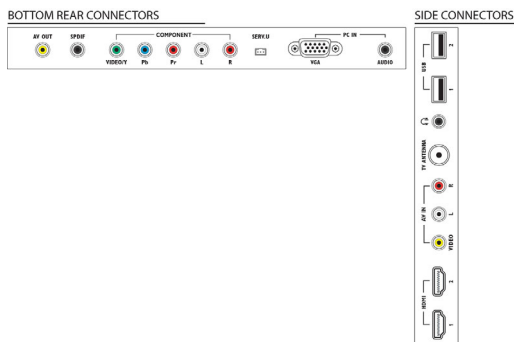

Power

- Mains power: 220-240V; 50Hz
- Ambient temperature: 5 °C to 35 °C
- Standby power consumption: <0.5

Dimensions

- Box dimensions (W x H x D): 1210 x 722 x 168 mm
- Set dimensions (W x H x D): 994.1 x 611.1 x 39.9 mm
- Set dimensions with stand (W x H x D): 994.1 x 661.8 x 240 mm
- Product weight: 12.4 kg
- Product weight (+stand): 15.1 kg
- Weight incl. Packaging: 18 kg
- Compatible wall mount: 200 x 200mm

Accessories

- Included accessories: Power cord, Remote Control, 2 x AAA Batteries, Table top stand, User Manual, Quick start guide, Warranty Leaflet

Issue date 2019-06-22

Version: 4.0.1

12 NC: 8670 000 87854
EAN: 87 12581 63804 7