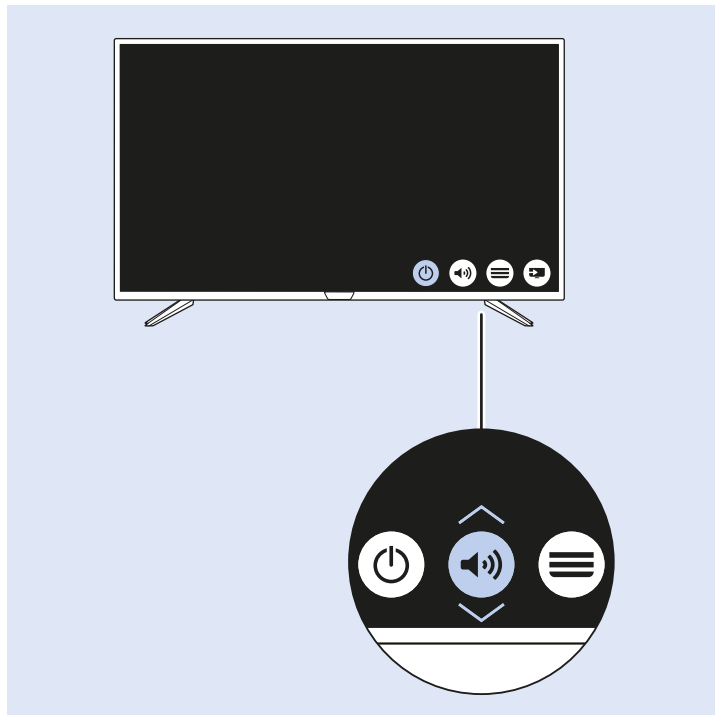

### Photo Camera

VESA (x, y)

50" 200x200 M6  
127cm

55" 400x200 M6  
139cm

Help

[philips.com/support](https://philips.com/support)

All registered and unregistered trademarks are property of their respective owners.  
Specifications are subject to change without notice.  
Philips and the Philips' shield emblem are trademarks of Koninklijke Philips N.V.  
and are used under license from Koninklijke Philips N.V.  
2018 © TP Vision Europe B.V. All rights reserved.