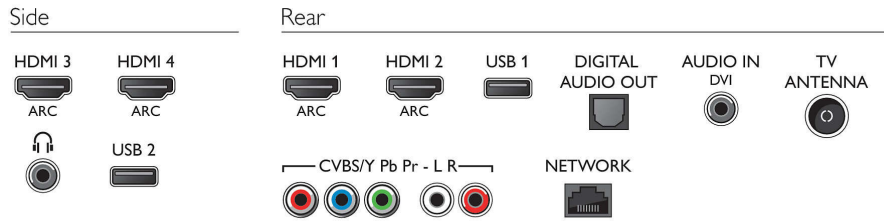

Specifications

Ambilight

- Ambilight Features: Auto Ambilight, Wall colour adaptive, Dual View Fixed Color, Dynamic, linked to light sensor, Lounge mode, sunset
- Ambilight Version: 3-sided
- Ambilight light system: Built-in AL + Hue

Picture/Display

- Aspect ratio: 4:3/16:9
- Diagonal screen size (inch): 58 inch

- Diagonal screen size (metric): 147 cm
- Display: LED Ultra HD
- Panel resolution: 3840x2160
- 3D: Active 3D, 2 Player Full Screen Gaming*, 3D Depth adjustment, 2D to 3D conversion, Auto 3D detection, Flickerfree 3D
- Brightness: 350 cd/m²
- Picture enhancement: Pixel Plus Ultra HD, Digital Natural Motion, 400Hz PMR Ultra, Micro Dimming

Supported Display Resolution

- Computer inputs on all HDMI: up to 4K Ultra HD 3840x2160
- Video inputs on all HDMI: up to 4K Ultra HD 3840x2160p, @24,25,30Hz

Tuner/Reception/Transmission

- Digital TV: DVB-T/T2
- Video Playback: NTSC, PAL, SECAM

Connections