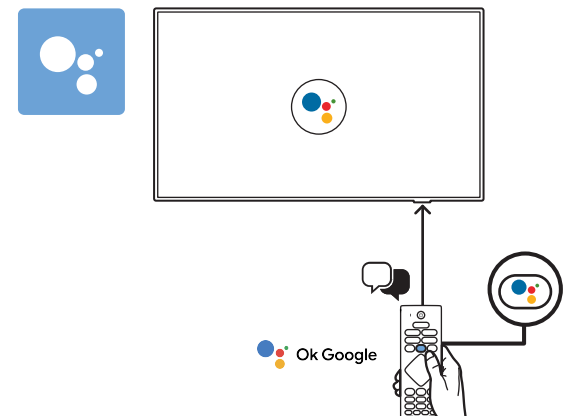

1 75"

2 VESA (x,y)

65" 300x300mm M6
(L: 12mm~20mm) 164 cm

75" 300x300mm M8
(L: 12mm~25mm) 189 cm

English Read the safety instructions.
Español Lea la información de seguridad.

Registre su producto y obtenga asistencia en www.philips.com/TVsupport

All registered and unregistered trademarks are property of their respective owners. Specifications are subject to change without notice. Philips and the Philips' shield emblem are trademarks of Koninklijke Philips N.V. and are used under license from Koninklijke Philips N.V. This product has been manufactured by and is sold under the responsibility of TP Vision Europe B.V., and TP Vision Europe B.V. is the warrantor in relation to this product. 2022 © TP Vision Europe B.V. All rights reserved. www.philips.com/welcome