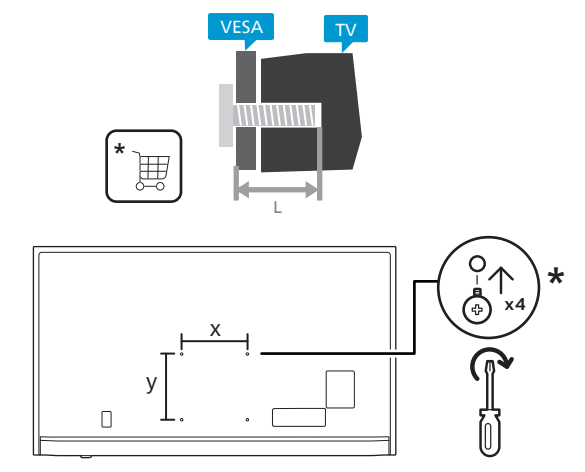

1

65"

75"

2

3

1 75"

2 VESA (x,y)

65" 300x300mm M6
(L: 12mm~20mm) 164 cm

75" 300x300mm M8
(L: 12mm~25mm) 189 cm

English Read the safety instructions.
Español Lea la información de seguridad.

Registre su producto y obtenga asistencia en www.philips.com/TVsupport

All registered and unregistered trademarks are property of their respective owners. Specifications are subject to change without notice. Philips and the Philips' shield emblem are trademarks of Koninklijke Philips N.V. and are used under license from Koninklijke Philips N.V. This product has been manufactured by and is sold under the responsibility of TP Vision Europe B.V., and TP Vision Europe B.V. is the warrantor in relation to this product. 2022 © TP Vision Europe B.V. All rights reserved. www.philips.com/welcome