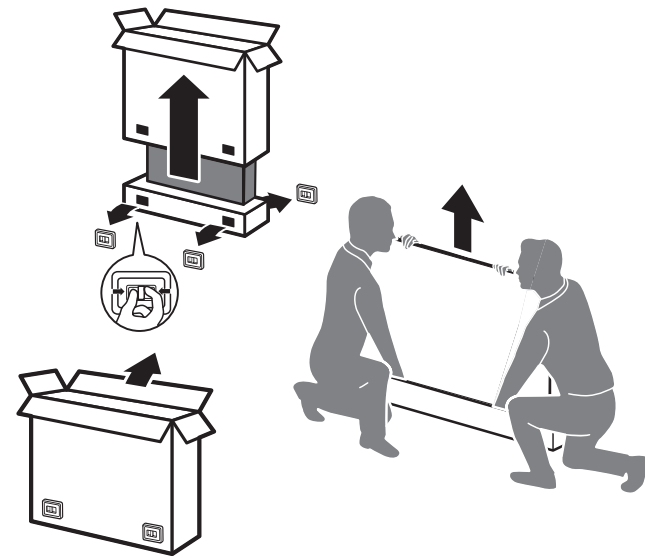

65PUD8507/43
75PUD8507/43

65"

75"

• 65": x4
• 75": x6

A

B

A

65"/75"

1

65"

75"

2

3

1 75"

2 VESA (x,y)

65" 300x300mm M6
(L: 12mm~20mm) 164 cm

75" 300x300mm M8
(L: 12mm~25mm) 189 cm

English Read the safety instructions.
Español Lea la información de seguridad.

Registre su producto y obtenga asistencia en www.philips.com/TVsupport

All registered and unregistered trademarks are property of their respective owners. Specifications are subject to change without notice. Philips and the Philips' shield emblem are trademarks of Koninklijke Philips N.V. and are used under license from Koninklijke Philips N.V. This product has been manufactured by and is sold under the responsibility of TP Vision Europe B.V., and TP Vision Europe B.V. is the warrantor in relation to this product. 2022 © TP Vision Europe B.V. All rights reserved. www.philips.com/welcome