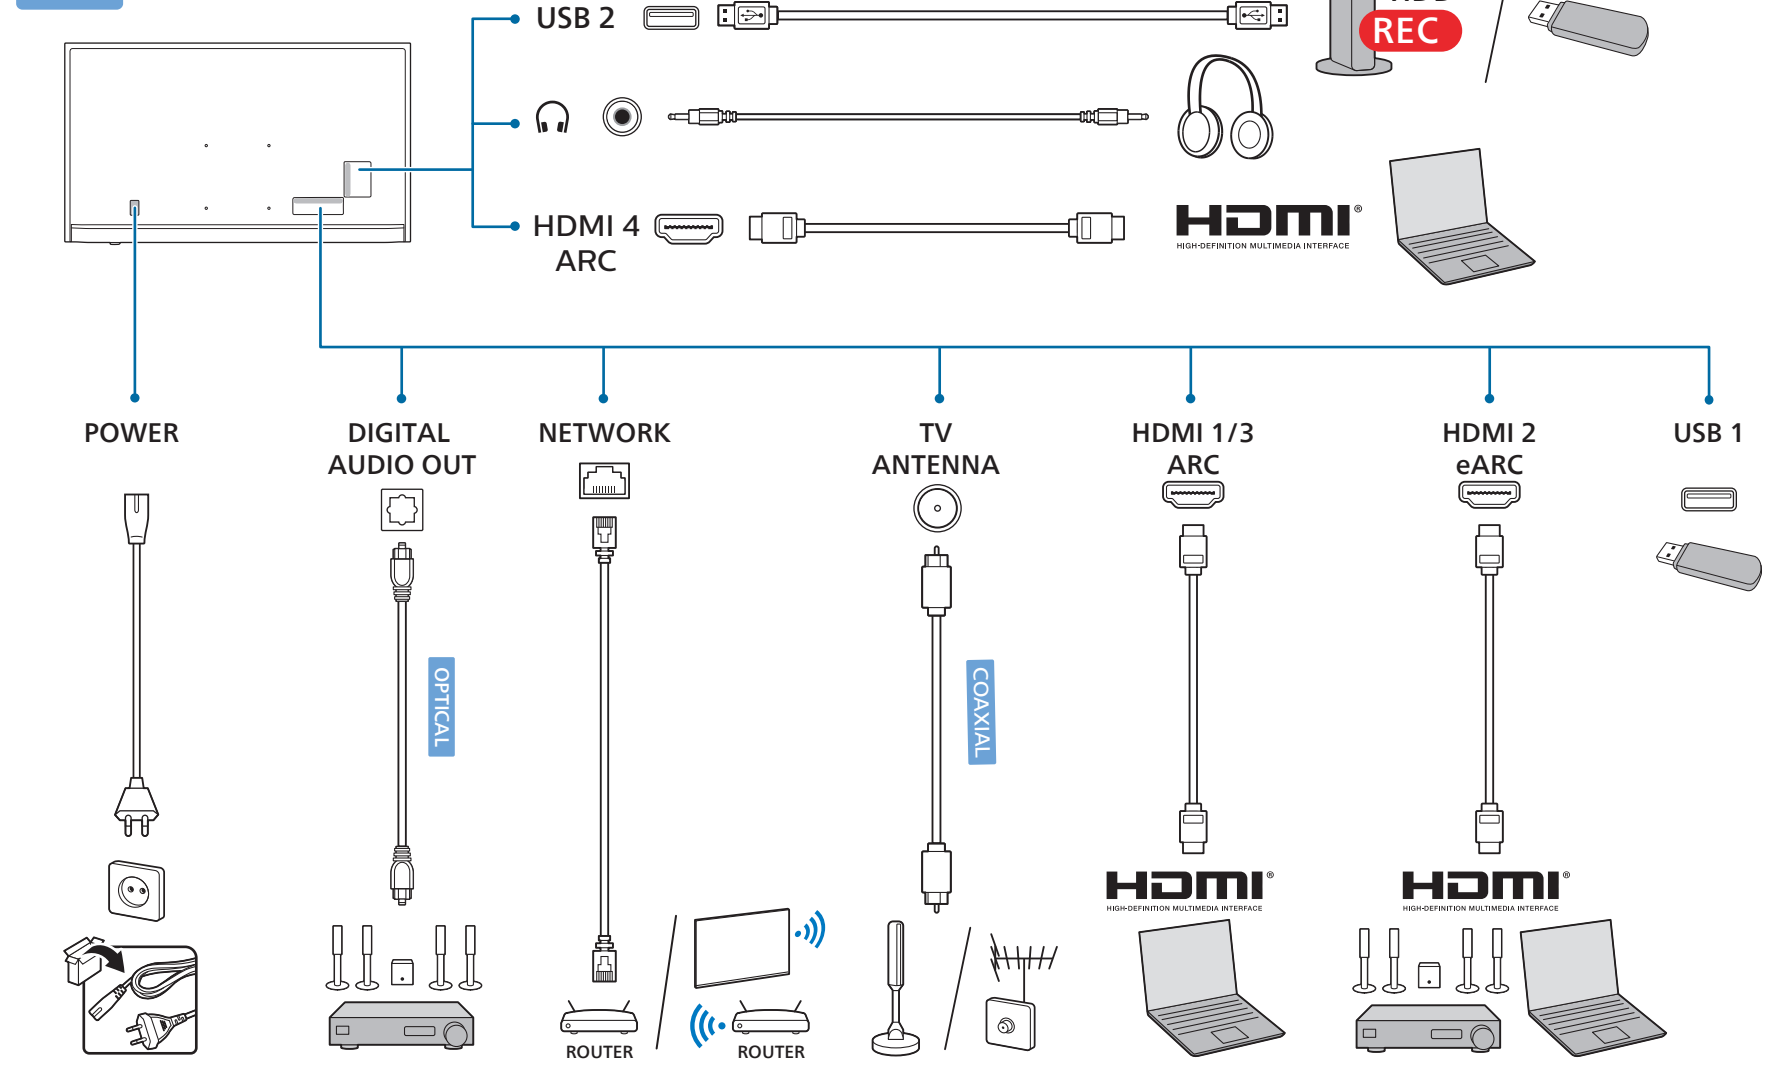

1

65"

75"

2

3

1 75"

2 VESA (x,y)

65" 300x300mm M6
(L: 12mm~20mm) 164 cm

75" 300x300mm M8
(L: 12mm~25mm) 189 cm

English Read the safety instructions.
Español Lea la información de seguridad.

Registre su producto y obtenga asistencia en www.philips.com/TVsupport

All registered and unregistered trademarks are property of their respective owners. Specifications are subject to change without notice. Philips and the Philips' shield emblem are trademarks of Koninklijke Philips N.V. and are used under license from Koninklijke Philips N.V. This product has been manufactured by and is sold under the responsibility of TP Vision Europe B.V., and TP Vision Europe B.V. is the warrantor in relation to this product. 2022 © TP Vision Europe B.V. All rights reserved. www.philips.com/welcome