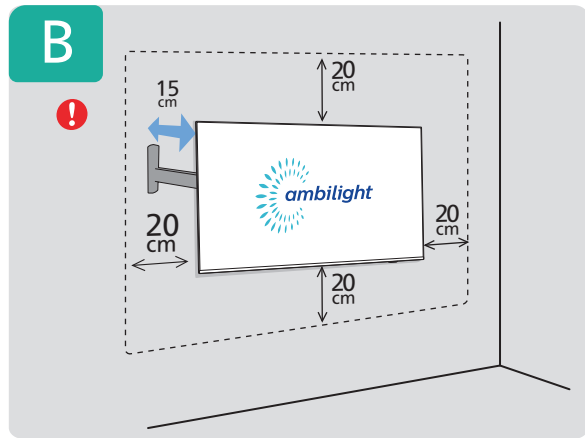

1

65"

75"

2

3

1 75"

2 VESA (x,y)

65" 300x300mm M6
(L: 12mm~20mm) 164 cm

75" 300x300mm M8
(L: 12mm~25mm) 189 cm

English Read the safety instructions.
Español Lea la información de seguridad.

Registre su producto y obtenga asistencia en www.philips.com/TVsupport

All registered and unregistered trademarks are property of their respective owners. Specifications are subject to change without notice. Philips and the Philips' shield emblem are trademarks of Koninklijke Philips N.V. and are used under license from Koninklijke Philips N.V. This product has been manufactured by and is sold under the responsibility of TP Vision Europe B.V., and TP Vision Europe B.V. is the warrantor in relation to this product. 2022 © TP Vision Europe B.V. All rights reserved. www.philips.com/welcome