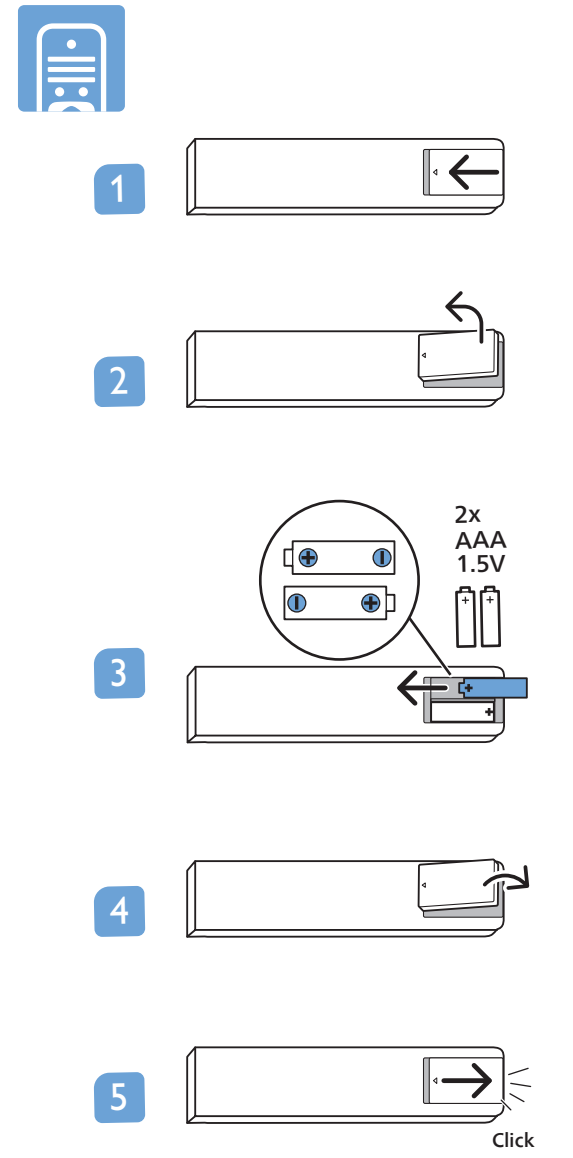

1

65"

75"

2

3

1 75"

2 VESA (x,y)

65" 300x300mm M6
(L: 12mm~20mm) 164 cm

75" 300x300mm M8
(L: 12mm~25mm) 189 cm

English Read the safety instructions.
Español Lea la información de seguridad.

Registre su producto y obtenga asistencia en www.philips.com/TVsupport

All registered and unregistered trademarks are property of their respective owners. Specifications are subject to change without notice. Philips and the Philips' shield emblem are trademarks of Koninklijke Philips N.V. and are used under license from Koninklijke Philips N.V. This product has been manufactured by and is sold under the responsibility of TP Vision Europe B.V., and TP Vision Europe B.V. is the warrantor in relation to this product. 2022 © TP Vision Europe B.V. All rights reserved. www.philips.com/welcome