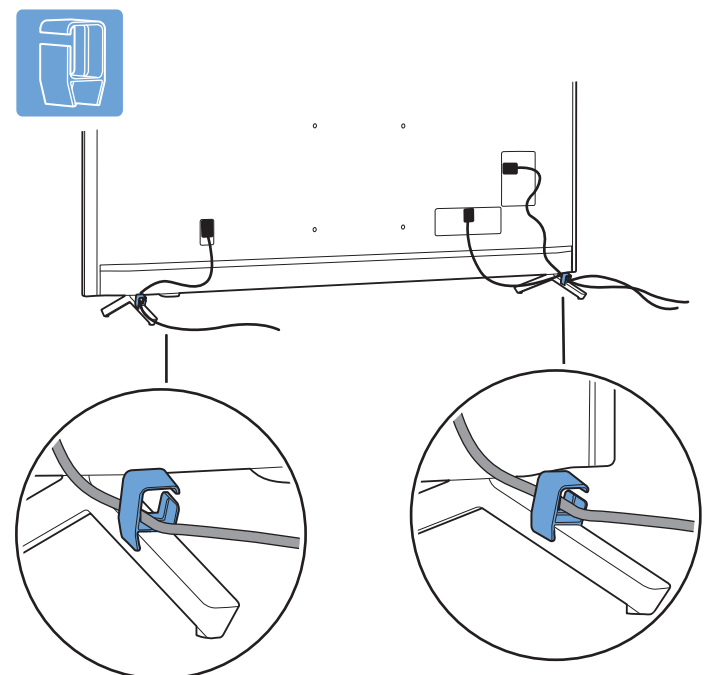

1

65"

75"

2

3

1 75"

2 VESA (x,y)

65" 300x300mm M6
(L: 12mm~20mm) 164 cm

75" 300x300mm M8
(L: 12mm~25mm) 189 cm

English Read the safety instructions.
Español Lea la información de seguridad.

Registre su producto y obtenga asistencia en www.philips.com/TVsupport

All registered and unregistered trademarks are property of their respective owners. Specifications are subject to change without notice. Philips and the Philips' shield emblem are trademarks of Koninklijke Philips N.V. and are used under license from Koninklijke Philips N.V. This product has been manufactured by and is sold under the responsibility of TP Vision Europe B.V., and TP Vision Europe B.V. is the warrantor in relation to this product. 2022 © TP Vision Europe B.V. All rights reserved. www.philips.com/welcome