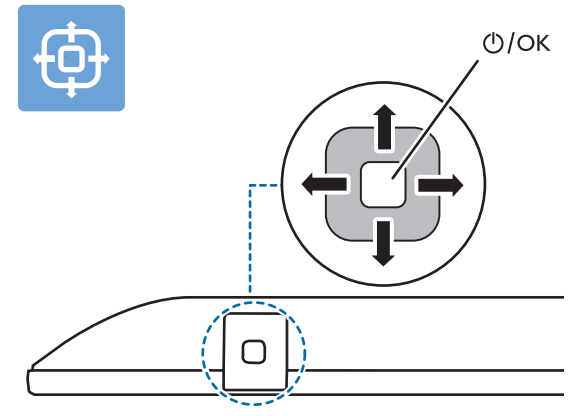

1

65"

75"

2

3

1 75"

2 VESA (x,y)

65" 300x300mm M6
(L: 12mm~20mm) 164 cm

75" 300x300mm M8
(L: 12mm~25mm) 189 cm

English Read the safety instructions.
Español Lea la información de seguridad.

Registre su producto y obtenga asistencia en www.philips.com/TVsupport

All registered and unregistered trademarks are property of their respective owners. Specifications are subject to change without notice. Philips and the Philips' shield emblem are trademarks of Koninklijke Philips N.V. and are used under license from Koninklijke Philips N.V. This product has been manufactured by and is sold under the responsibility of TP Vision Europe B.V., and TP Vision Europe B.V. is the warrantor in relation to this product. 2022 © TP Vision Europe B.V. All rights reserved. www.philips.com/welcome