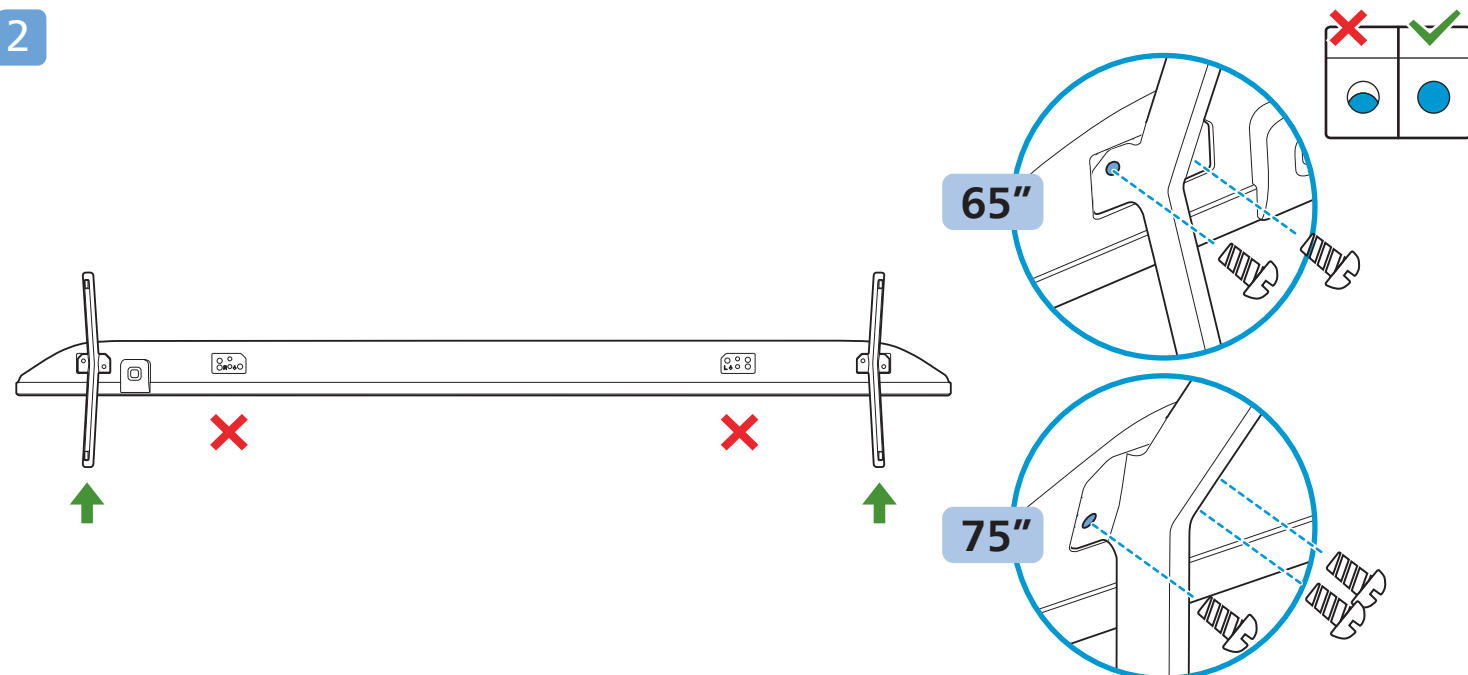

1

65"

75"

2

3

1 75"

2 VESA (x,y)

65" 300x300mm M6
(L: 12mm~20mm) 164 cm

75" 300x300mm M8
(L: 12mm~25mm) 189 cm

English Read the safety instructions.
Español Lea la información de seguridad.

Registre su producto y obtenga asistencia en www.philips.com/TVsupport

All registered and unregistered trademarks are property of their respective owners. Specifications are subject to change without notice. Philips and the Philips' shield emblem are trademarks of Koninklijke Philips N.V. and are used under license from Koninklijke Philips N.V. This product has been manufactured by and is sold under the responsibility of TP Vision Europe B.V., and TP Vision Europe B.V. is the warrantor in relation to this product. 2022 © TP Vision Europe B.V. All rights reserved. www.philips.com/welcome