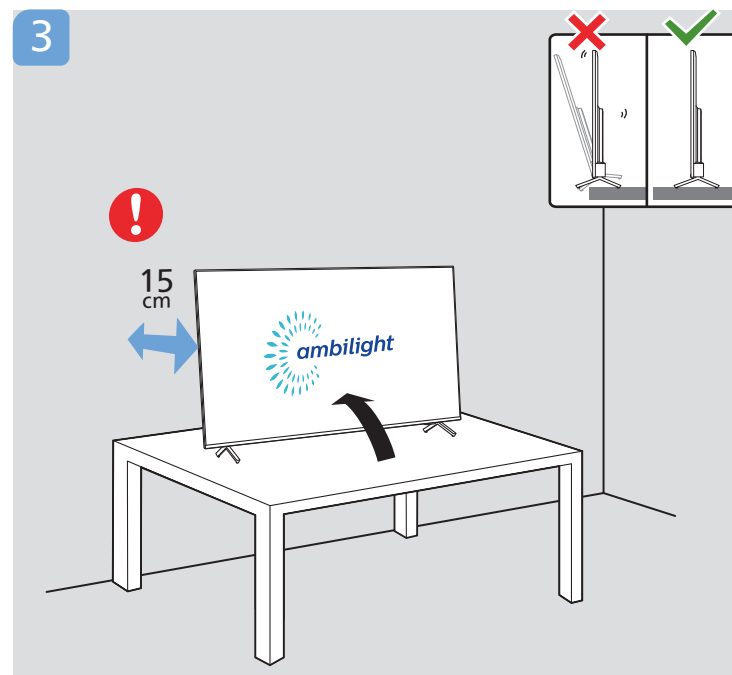

1

65"

75"

2

3

1 75"

2 VESA (x,y)

65" 300x300mm M6
(L: 12mm~20mm) 164 cm

75" 300x300mm M8
(L: 12mm~25mm) 189 cm

English Read the safety instructions.
Español Lea la información de seguridad.

Registre su producto y obtenga asistencia en www.philips.com/TVsupport

All registered and unregistered trademarks are property of their respective owners. Specifications are subject to change without notice. Philips and the Philips' shield emblem are trademarks of Koninklijke Philips N.V. and are used under license from Koninklijke Philips N.V. This product has been manufactured by and is sold under the responsibility of TP Vision Europe B.V., and TP Vision Europe B.V. is the warrantor in relation to this product. 2022 © TP Vision Europe B.V. All rights reserved. www.philips.com/welcome