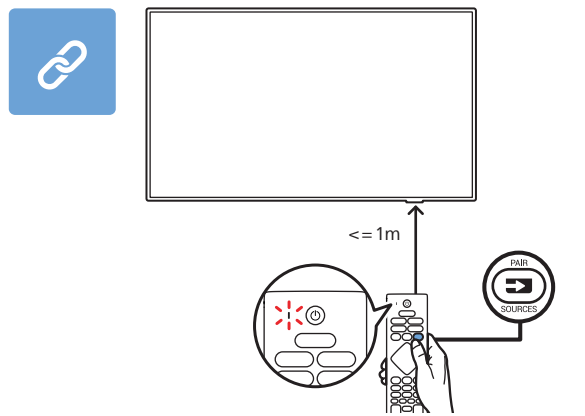

1

65"

75"

2

3

1 75"

2 VESA (x,y)

65" 300x300mm M6
(L: 12mm~20mm) 164 cm

75" 300x300mm M8
(L: 12mm~25mm) 189 cm

English Read the safety instructions.
Español Lea la información de seguridad.

Registre su producto y obtenga asistencia en www.philips.com/TVsupport

All registered and unregistered trademarks are property of their respective owners. Specifications are subject to change without notice. Philips and the Philips' shield emblem are trademarks of Koninklijke Philips N.V. and are used under license from Koninklijke Philips N.V. This product has been manufactured by and is sold under the responsibility of TP Vision Europe B.V., and TP Vision Europe B.V. is the warrantor in relation to this product. 2022 © TP Vision Europe B.V. All rights reserved. www.philips.com/welcome