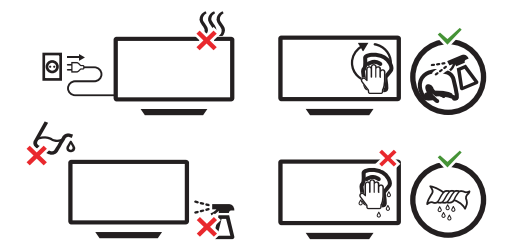

75" 300x300mm M8
(L: 12mm~25mm) 189 cm

English Read the safety instructions.
Español Lea la información de seguridad.

Registre su producto y obtenga asistencia en www.philips.com/TVsupport

All registered and unregistered trademarks are property of their respective owners. Specifications are subject to change without notice. Philips and the Philips' shield emblem are trademarks of Koninklijke Philips N.V. and are used under license from Koninklijke Philips N.V. This product has been manufactured by and is sold under the responsibility of TP Vision Europe B.V., and TP Vision Europe B.V. is the warrantor in relation to this product. 2022 © TP Vision Europe B.V. All rights reserved. www.philips.com/welcome