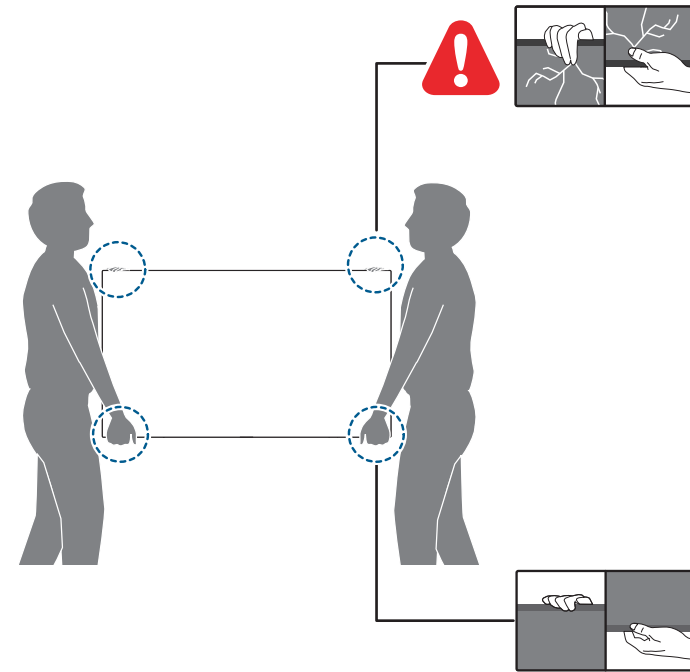

65PUD8507/43
75PUD8507/43

65"

75"

• 65": x4
• 75": x6

A

B

A

65"/75"

1

65"

75"

2

3

1 75"

2 VESA (x,y)

65" 300x300mm M6
(L: 12mm~20mm) 164 cm

75" 300x300mm M8
(L: 12mm~25mm) 189 cm

English Read the safety instructions.
Español Lea la información de seguridad.

Registre su producto y obtenga asistencia en www.philips.com/TVsupport

All registered and unregistered trademarks are property of their respective owners. Specifications are subject to change without notice. Philips and the Philips' shield emblem are trademarks of Koninklijke Philips N.V. and are used under license from Koninklijke Philips N.V. This product has been manufactured by and is sold under the responsibility of TP Vision Europe B.V., and TP Vision Europe B.V. is the warrantor in relation to this product. 2022 © TP Vision Europe B.V. All rights reserved. www.philips.com/welcome