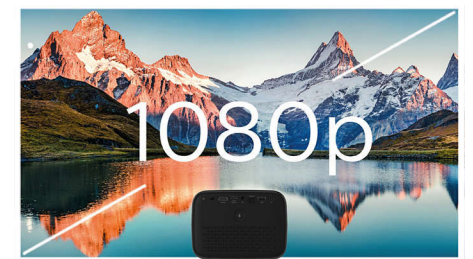

Cinematic Experience in 1080p

Native 1080p Full HD resolution from such a compact product means you no longer have to choose between a portable projector and high resolution. With the PicoPix MaxTV, you can watch all your favorite movies, TV shows or play games on a massive 120" with best-in-class resolution and HDR10. The completely re-designed cooling system and 4 LED channels deliver incredible brightness that's 15% superior to Max, dramatically improving the contrast and avoiding washed out images.