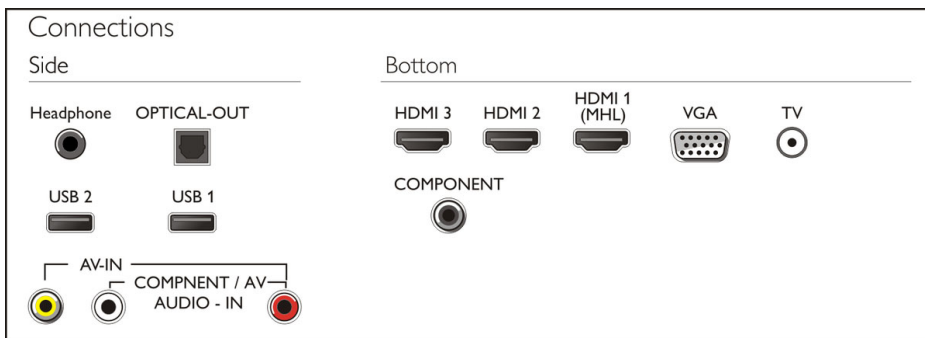

Power

- Mains power: AC 110 - 240 V 50/60Hz
- Ambient temperature: 5 °C to 40 °C
- Standby power consumption: < 0.5 W
- Power Saving Features: Auto switch-off timer
- Off mode power consumption: < 0.5 W

Dimensions

- Box dimensions (W x H x D): 1240 x 760 x 178 mm
- Set dimensions (W x H x D): 1124 x 660 x 83 mm
- Set dimensions with stand (W x H x D): 1124 x 709 x 239 mm
- Product weight: 10 kg
- Product weight (+stand): 10.3 kg
- Weight incl. Packaging: 13.5 kg
- Compatible wall mount: 200 x 200mm
- VESA wall mount compatible: 200 x 200 mm

Accessories

- Included accessories: Remote Control, Power cord, Quick start guide, Table top stand, 2 x AAA Batteries, Legal and safety brochure, User Manual

Highlights

Three HDMI with Easylink

Avoid cable clutter with a single cable to carry both picture and audio signals from your devices to your TV. HDMI uses uncompressed signals, ensuring the highest quality from source to screen. Together with Philips Easylink, you'll need only one remote control to perform most operations on your TV, DVD, Blu-ray, set top box or home theatre system.

USB (photos, music, video)

Share the fun. Connect your USB memory-stick, digital camera, mp3 player or other multimedia device to the USB port on your TV to enjoy photos, videos and music with the easy to use onscreen content browser.

PC input (VGA)

Use your TV as a monitor. Simply connect using a VGA cable and you are ready to go.

Issue date 2019-12-29

Version: 3.2.1

12 NC: 8670 001 47456
EAN: 87 18863 01372 4

© 2019 Koninklijke Philips N.V.
All Rights reserved.

Specifications are subject to change without notice. Trademarks are the property of Koninklijke Philips N.V. or their respective owners.

www.philips.com

* EPG and actual visibility (up to 8 days) is country and operator dependent.

* Energy consumption in kWh per year, based on the power consumption of the television operating 4 hours per day for 365 days. The actual energy consumption will depend on how the television is used.

* The TV supports DVB reception for 'Free to air' broadcast. Specific DVB operators may not be supported. An up to date list can be found in the FAQ section of the Philips support website. For some operators Conditional Access and subscription are required. Contact your operator for more information.

* (Philips) only compatible with specific Philips player device.