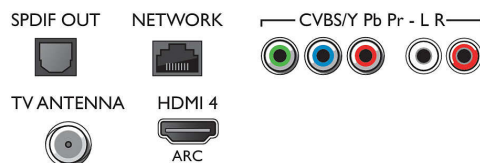

4K Ultra HD

Ultra HD TV has four times the resolution of a conventional Full HD TV. With over 8 million pixels and our unique Ultra Resolution Upscaling technology, you'll experience the best possible picture quality. The higher the quality of your original content, the better images and resolution you will be able to experience. Enjoy improved sharpness, increased depth perception, superior contrast, smooth natural motion, and flawless details.

Connections

Side

Bottom

Issue date 2023-10-21
Version: 2.0.2
EAN: 87 18863 01367 0

© 2023 Koninklijke Philips N.V. All Rights reserved.
Specifications are subject to change without notice. Trademarks are the property of Koninklijke Philips N.V. or their respective owners.
www.philips.com