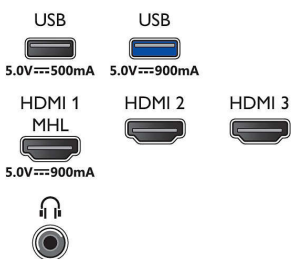

Connections

Side