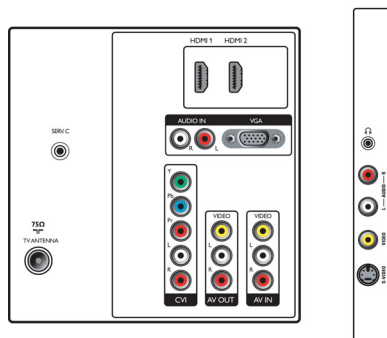

## Connectivity

- AV 1: Audio L/R in, YPbPr
- AV 2: Audio L/R in, CVBS in
- HDMI 1: HDMI v1.3
- HDMI 2: HDMI v1.3
- EasyLink (HDMI-CEC): One touch play, System info (menu language), System standby
- Front / Side connections: Audio L/R in, CVBS in, Headphone out, S-video in
- Other connections: PC-in VGA + Audio L/R in

## Accessories

- Included Accessories: Tabletop swivel stand, Power cord, Quick start guide, User Manual, Registration card, Warranty certificate, Remote Control, Batteries for remote control

Issue date 2019-06-28