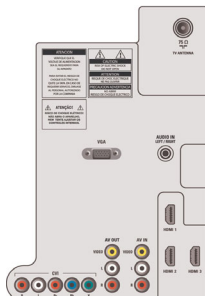

Tuner/Reception/Transmission

- Aerial Input: 75 ohm coaxial (IEC75)
- TV system: PAL I, PAL B/G, PAL D/K, SECAM B/G, SECAM D/K
- Video Playback: NTSC, SECAM, PAL
- Tuner bands: Hyperband, S-Channel, UHF, VHF
- Number of Preset Channels: 99

Connectivity

- AV 1: Audio L/R in, YPbPr
- AV 2: Audio L/R in, CVBS in
- Front / Side connections: HDMI v1.3, S-video in, CVBS in, Audio L/R in, Headphone Out, USB
- Other connections: Monitor out, CVBS, L/R (cinch), PC-in VGA + Audio L/R in
- HDMI 1: HDMI v1.3
- HDMI 2: HDMI v1.3

- HDMI 3: HDMI v1.3
- EasyLink (HDMI-CEC): One touch play, EasyLink, Remote control pass-through, System audio control, System standby

Power

- Ambient temperature: 5 °C to 35 °C
- Mains power: 110-240V, 50/60Hz
- Power consumption: 265 W
- Standby power consumption: 0.15 W (typical)

Dimensions

- Set dimensions (W x H x D): 1104.5 x 677.1 x 91.5 mm
- Set dimensions with stand (W x H x D): 1104.5 x 715.6 x 310 mm
- Weight incl. Packaging: 31.1 kg
- Product weight: 20.14 kg
- Product weight (+stand): 24.38 kg
- Box dimensions (W x H x D): 1389 x 766 x 280 mm
- VESA wall mount compatible: 400 x 400 mm

Accessories

- Included accessories: Tabletop swivel stand, Power cord, Quick start guide, User Manual, Warranty certificate, Remote Control, Batteries for remote control

Rear connectors