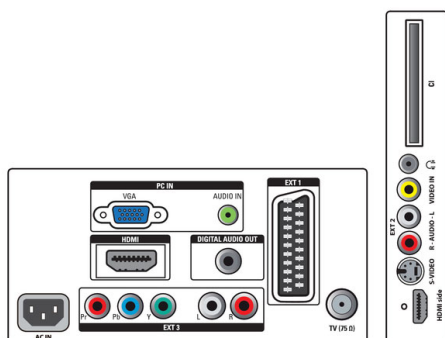

Connectivity

- Ext 1 Scart: Audio L/R, CVBS in/out, RGB
- Ext 2: S-video in, CVBS in, Audio L/R in
- Ext 3: YPbPr, Audio L/R in
- HDMI 1: HDMI v1.3
- HDMI 2: HDMI v1.3
- EasyLink (HDMI-CEC): One touch play, System standby
- Other connections: Headphone out, PC Audio in, PC-In VGA, S/PDIF out (coaxial), Common Interface

Power

- Ambient temperature: 5°C to 35°C
- Mains power: 100-240 V, 50/60 Hz
- Power consumption: 46.5 W
- Standby power consumption: <0.3 W

Dimensions

- Set dimensions (W x H x D): 468 x 349 x 69 mm
- Set dimensions with stand (W x H x D): 468 x 392 x 166 mm
- Weight incl. Packaging: 5.84 kg
- Product weight: 3.9 kg
- Product weight (+stand): 4.4 kg
- Box dimensions (W x H x D):

- 512 x 458 x 136 mm
- VESA wall mount compatible: 100 x 100 mm

Accessories

- Included accessories: Tabletop stand, Power cord, Quick start guide, User Manual, Warranty certificate, Remote Control, Batteries for remote control