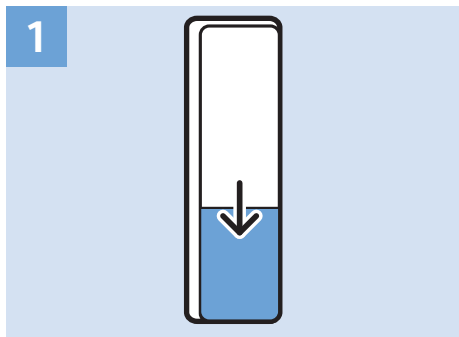

Network - Wired (Freeview)

VESA (x, y)
32" 100 x 100 M4
43" 200x200 M6
49" 400x200 M6

32"

43"

49"

80 cm

108cm

123cm