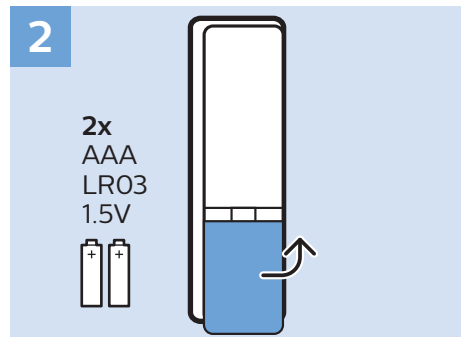

Network - Wired (Freeview)

VESA (x, y)
32" 100 x 100 M4
43" 200x200 M6
49" 400x200 M6

32"

43"

49"

80 cm

108cm

123cm