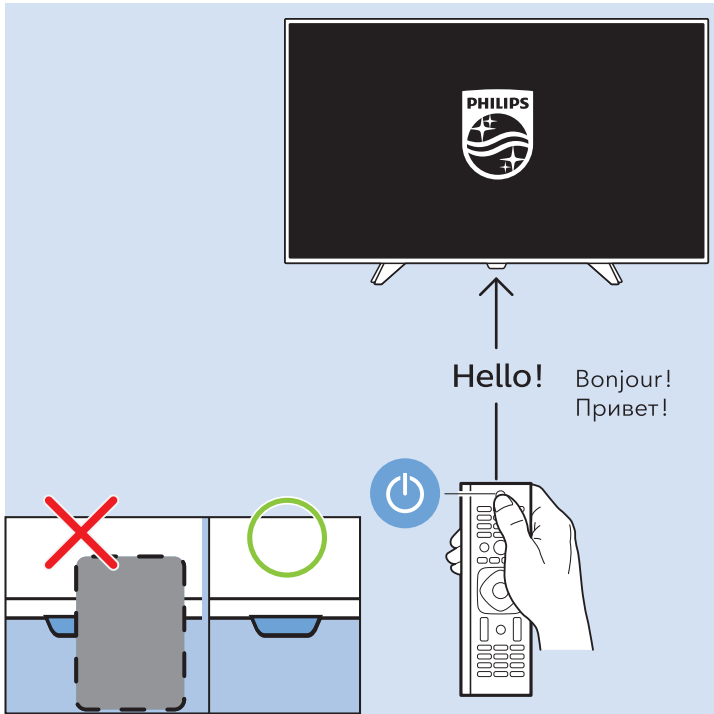

Network - Wired (Freeview)

VESA (x, y)
32" 100 x 100 M4
43" 200x200 M6
49" 400x200 M6

32"

43"

49"

80 cm

108cm

123cm