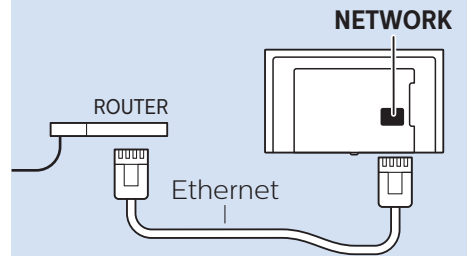

Network - Wired (Freeview)

VESA (x, y)
32" 100 x 100 M4
43" 200x200 M6
49" 400x200 M6

32"

43"

49"

80 cm

108cm

123cm