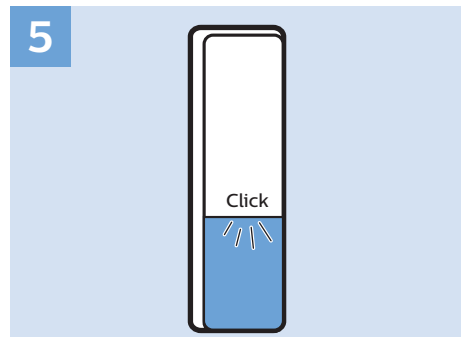

Network - Wired (Freeview)

VESA (x, y)
32" 100 x 100 M4
43" 200x200 M6
49" 400x200 M6

32"

43"

49"

80 cm

108cm

123cm