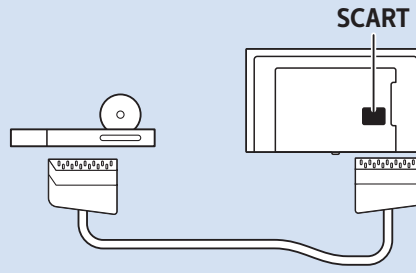

Home Theatre System - ARC

Home Theatre System

Headphones

USB Hard Drive

Photo Camera

DVD Player