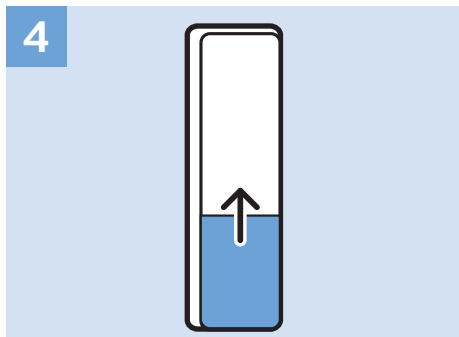

Network - Wired (Freeview)

VESA (x, y)
32" 100 x 100 M4
43" 200x200 M6
49" 400x200 M6

32"

43"

49"

80 cm

108cm

123cm