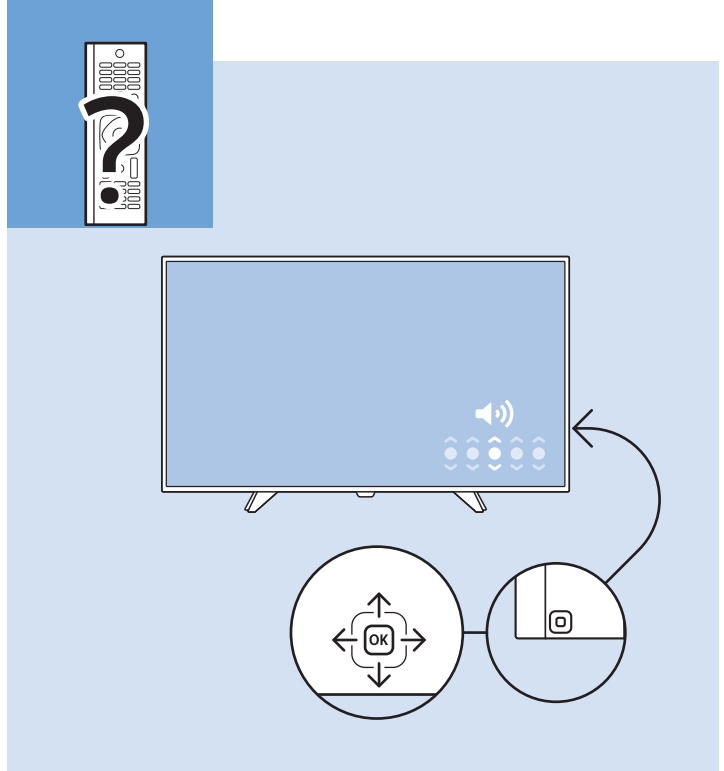

Network - Wired (Freeview)

VESA (x, y)
32" 100 x 100 M4
43" 200x200 M6
49" 400x200 M6

32"

43"

49"

80 cm

108cm

123cm