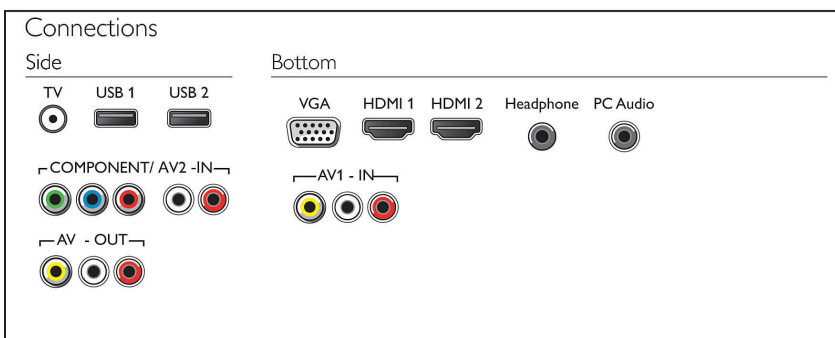

- Video Playback Formats: H264/MPEG-4 AVC, MPEG-2, MPEG-4
- Music Playback Formats: MP3, AAC, MPEG1 L1/2
- Picture Playback Formats: JPEG, BMP, PNG

User Interaction

- Firmware upgradeable: Firmware upgradeable via USB
- Screen Format Adjustments: 4:3, Widescreen, 16:9, Fit to Screen

Sound

- Output power (RMS): 16W
- Sound Enhancement: Incredible Surround

Connectivity

- Number of AV connections: 1

Issue date 2023-10-21

Version: 2.0.1

EAN: 87 18863 00684 9

© 2023 Koninklijke Philips N.V.
All Rights reserved.