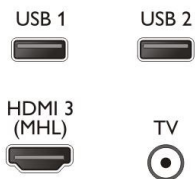

4K Ultra HD

Ultra HD TV has four times the resolution of a conventional Full HD TV. With over 8 million pixels and our unique Ultra Resolution Upscaling technology, you'll experience the best possible picture quality. The higher the quality of your original content, the better images and resolution you will be able to experience. Enjoy improved sharpness, increased depth perception, superior contrast, smooth natural motion, and flawless details.

Modern edge feet look

When setting out to create a new TV, our teams consider every aspect: from technology to design. Our new edge feet were engineered to create space beneath your TV where a traditional stand would normally sit, offering you a more immersive viewing experience. The effect? A TV that stands confidently with a nod to the future.

Three HDMI with Easylink

Avoid cable clutter with a single cable to carry both picture and audio signals from your devices to your TV. HDMI uses uncompressed signals, ensuring the highest quality from source to screen. Together with Philips Easylink, you'll need only one remote control to perform most operations on your TV, DVD, Blu-ray, set top box or home theatre system.

Ultra Slim profile

Sleek. Cutting edge. Refined. Precise. The Philips Ultra Slim silhouette. That something so slim can inspire so much interest shouldn't be surprising, given how much sophistication it will bring to your décor.

Connections

Side