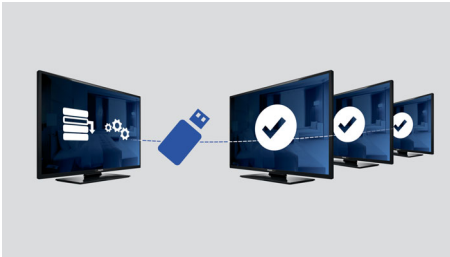

Highlights

USB Cloning

Provides the ability to easily copy all programming and channel programming settings from one TV into other TV sets in less than a minute. The feature ensures uniformity between TV sets and significantly reduces installation time and costs.

Volume limitation

This feature predefines the volume range with which the TV set is allowed to operate, preventing excessive volume adjustments and avoiding disturbance of next door guests.

Installation menu locking

Prevents unauthorized access to installation and configuration settings, to ensure maximum guest convenience and avoid unnecessary reprogramming costs.

Low power consumption

Philips TVs are designed to minimize power consumption. This will not only reduce environmental impact but also lower operating costs.

Integrated Connectivity Panel

The Integrated Connectivity Panel allows your guests to seamlessly connect their personal devices to your TV without the need of any external Connectivity Panel.