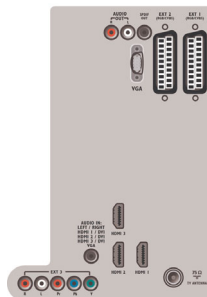

Connectivity

- Ext 1 Scart: Audio L/R, CVBS in, RGB
- Ext 2 Scart: Audio L/R, CVBS in, RGB
- Ext 3: YPbPr, Audio L/R in
- Front/Side connections: HDMI v1.3, S-video in, CVBS in, Audio L/R in, Headphones Out, USB
- Other connections: Analogue audio Left/Right out, PC Audio in, PC-In VGA, S/PDIF out (coaxial), Common Interface Plus (CI+), Common Interface
- HDMI 1: HDMI v1.3
- HDMI 2: HDMI v1.3
- HDMI 3: HDMI v1.3
- EasyLink (HDMI-CEC): One touch play, Remote control pass-through, System audio control,

System standby

Power

- Ambient temperature: 5°C to 35°C
- Mains power: 220 - 240 V, 50 Hz
- Power consumption (typical): 88 W
- Standby power consumption: 0.15 W

Dimensions

- Set dimensions (W x H x D): 762 x 470 x 88 mm
- Set dimensions with stand (W x H x D): 762 x 522 x 220 mm
- Weight incl. Packaging: 15.4 kg
- Product weight: 9.8 kg
- Product weight (+stand): 12.7 kg
- Box dimensions (W x H x D): 953 x 604 x 199 mm
- VESA wall mount compatible: 200 x 200 mm

Accessories

- Included accessories: Tabletop swivel stand, Power cord, Quick start guide, User Manual, Warranty certificate, Remote Control, Batteries for remote control, CD-ROM

Rear connectors

Side

Issue date 2019-11-12