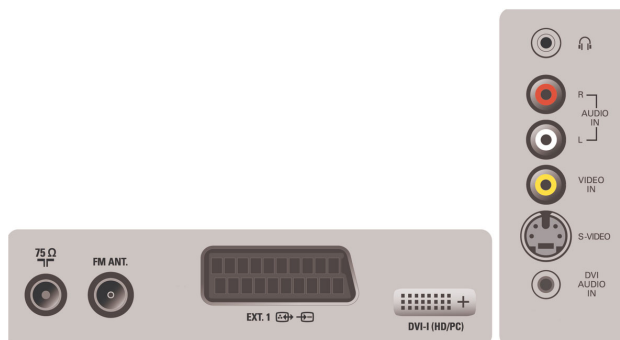

- Weight incl. Packaging: 6.94 kg
- Product weight: 5.0 kg

Accessories

- Included accessories: Power cord, Quick start guide, Registration card, Remote Control, Table top stand, User Manual
- FM antenna: FM Antenna

Tuner/Reception/Transmission

- Tuner bands: FM, Hyperband, S-Channel, UHF, VHF
- TV system: PAL, PAL B/G, PAL D/K, PAL I, SECAM, SECAM B/G, SECAM D/K, SECAM L/L'
- Video Playback: NTSC, PAL, SECAM
- Aerial Input: 75 ohm coaxial (IEC75)
- Tuner Display: PLL
- Number of Preset Channels: 100

Connectivity

- Number of Scarts: 1
- Ext 1 Scart: Audio L/R, CVBS in/out, RGB
- Other connections: Antenna IEC75, DVI-I, FM Antenna, PC Audio in
- Front / Side connections: Audio in, CVBS in, Headphone Out, S-video in

Power

- Power consumption: 42 W
- Standby power consumption: 1.5 W
- Ambient temperature: 5 °C to 40 °C
- Power supply: AC 90-240

Dimensions

- Box dimensions (W x H x D): 548 x 390 x 191 mm
- Dimensions (with base) (W x H x D): 472 x 348 x 153 mm
- Set dimensions (W x H x D): 472 x 308 x 76.5 mm
- Set weight: 5.0 kg

stereo system					transmission system					
2CS	NICAM	2CS	NICAM	NICAM	PAL	PAL	PAL	SECAM	SECAM	SECAM
DK	DK	B/G	I	LL'	B/G	DK	I	B/G	DK	LL'
o	o	o	o	o	o	o	o	o	o	o

Issue date 2019-06-26

Version: 14.0.17

12 NC: 8670 000 22254
EAN: 87 10895 87547 9

© 2019 Koninklijke Philips N.V.
All Rights reserved.

Specifications are subject to change without notice.
Trademarks are the property of Koninklijke Philips N.V.
or their respective owners.

www.philips.com