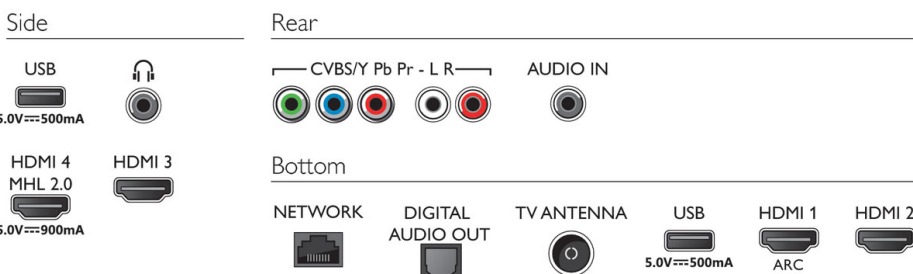

- Subtitles Formats Support: .SML, .SRT, .SUB, .TXT, .AAS
- Music Playback Formats: AAC, MP3, WAV, WMA (v2 up to v9.2), WMA-PRO (v9 and v10)
- Picture Playback Formats: JPEG, BMP, GIF, PNG

Supported Display Resolution

- Computer inputs on HDMI1/2: up to FHD 1920x1080 @60Hz, up to 4K UHD 3840x2160 @30Hz
- Computer inputs on HDMI3/4: up to 4K UHD 3840x2160 @60Hz
- Video inputs on HDMI1/2: up to 4K UHD 3840x2160 @30Hz, up to FHD 1920x1080 @ 60Hz
- Video inputs on HDMI3/4: up to 4K UHD 3840x2160 @60Hz

Tuner/Reception/Transmission

- Digital TV: DVB-T/T2
- MPEG Support: MPEG2, MPEG4
- Video Playback: NTSC, PAL, SECAM
- TV Program guide*: 8 day Electronic Program Guide
- Signal strength indication
- Teletext: 1000 page Hypertext

Power

- Mains power: AC 110-240V +/-
- Ambient temperature: 5 °C to 35 °C
- Standby power consumption: <0.5W
- Power Saving Features: Auto switch-off timer, Picture mute (for radio), Eco mode

Dimensions

- Box dimensions (W x H x D): 1219 x 744 x 154 mm
- Set dimensions (W x H x D): 1129.54 x 656.45 x 83.17 mm
- Set dimensions with stand (W x H x D): 1129.54 x 717.72 x 259.18 mm
- VESA wall mount compatible: 200 x 200 mm
- Product weight: 12.8 kg
- Product weight (+stand): 13.1 kg
- Weight incl. Packaging: 18 kg

Accessories

- Included accessories: Remote Control, Power cord, Quick start guide, Legal and safety brochure, Table top stand, 2 x AAA Batteries

Connections

Issue date 2019-10-31

Version: 12.3.1

12 NC: 8670 001 44871
EAN: 87 18863 01204 8

© 2019 Koninklijke Philips N.V.
All Rights reserved.

Specifications are subject to change without notice. Trademarks are the property of Koninklijke Philips N.V. or their respective owners.

www.philips.com

* EPG and actual visibility (up to 8 days) is country and operator dependent.

* Energy consumption in kWh per year, based on the power consumption of the television operating 4 hours per day for 365 days. The actual energy consumption will depend on how the television is used.

* The TV supports DVB reception for 'Free to air' broadcast. Specific DVB operators may not be supported. An up to date list can be found in the FAQ section of the Philips support website. For some operators Conditional Access and subscription are required. Contact your operator for more information.

* (Philips) only compatible with specific Philips player device.

* Philips TV Remote app and related functionalities vary per TV model, operator, and country, as well as smart device model and OS. For more details please visit: www.philips.com/TVRemoteapp.

* Smart TV app offerings vary per TV model and country. For more details please visit: www.philips.com/smarttv.

* USB recording for digital channels only, recordings may be limited by broadcast copy protection (C+). Country and channel restrictions may apply.

* Compatibility depends on Wifi Miracast certification & Android 4.2 or later. For more details please refer to your device documentation.