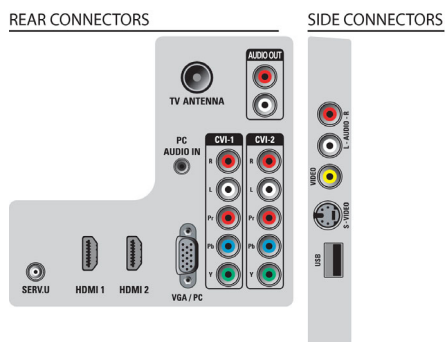

Multimedia Applications

- Multimedia connections: USB
- Playback Formats: MP3, JPEG Still pictures

Tuner/Reception/Transmission

- Aerial Input: 75 ohm coaxial (IEC75)
- TV system: PAL I, PAL B/G, PAL D/K
- Video Playback: NTSC, PAL
- Tuner bands: Hyperband, S-Channel, UHF, VHF
- Number of Preset Channels: 99

Connectivity

- AV 1: Audio L/R in, YPbPr
- AV 2: Audio L/R in, YPbPr
- HDMI 1: HDMI v1.3
- HDMI 2: HDMI v1.3
- Front / Side connections: S-video in, CVBS in, Audio L/R in, USB 2.0
- Other connections: Audio constant level out, PC Audio in, PC-In VGA, PC-in VGA + Audio L/R in
- EasyLink (HDMI-CEC): One touch play, System info (menu language), EasyLink, System audio control, System standby

Power

- Ambient temperature: 5 °C to 35 °C
- Mains power: 220-240V; 50Hz
- Power consumption: 130 W
- Standby power consumption: 1W

Dimensions

- Set dimensions (W x H x D): 795.6 x 508.3 x 93 mm
- Set dimensions with stand (W x H x D):

795.6 x 556.2 x 221.5 mm

- Product weight: 8.4 kg
- Product weight (+stand): 10 kg
- Box dimensions (W x H x D): 940 x 575 x 200 mm
- VESA wall mount compatible: 200 x 200 mm

Accessories

- Included accessories: Table top stand, Power cord, Quick start guide, User Manual, Warranty Leaflet, Remote Control, 2 x AAA Batteries
- User Manual: Arabic, English, French, Simplified Chinese, Thai, Traditional Chinese, Vietnamese

Issue date 2019-03-14

Version: 4.3.4

12 NC: 8670 000 59882
EAN: 87 12581 52489 0

© 2019 Koninklijke Philips N.V.
All Rights reserved.

Specifications are subject to change without notice.
Trademarks are the property of Koninklijke Philips N.V.
or their respective owners.

www.philips.com