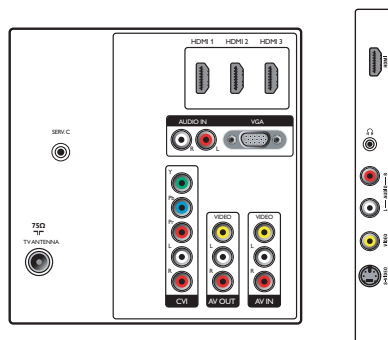

Tuner/Reception/Transmission

- Aerial Input: 75 ohm coaxial (IEC75)
- TV system: PAL I, PAL B/G, PAL D/K, SECAM B/G, SECAM D/K
- Video Playback: NTSC, SECAM, PAL
- Tuner bands: Hyperband, S-Channel, UHF, VHF
- Number of Preset Channels: 99
- Tuner Display: PLL

Connectivity

- AV 1: Audio L/R in, YPbPr
- AV 2: Audio L/R in, CVBS in
- HDMI 1: HDMI v1.3
- HDMI 2: HDMI v1.3
- HDMI 3: HDMI v1.3
- EasyLink (HDMI-CEC): One touch play, System info (menu language), System standby
- Front / Side connections: Audio L/R in, CVBS in, Headphone Out, S-video in, HDMI v1.3
- Other connections: PC-in VGA + Audio L/R in

Power

- Ambient temperature: 5 °C to 40 °C
- Mains power: 100-240V, 50/60Hz

- Power consumption: 210 W
- Standby power consumption: (typical) <0.15W

Dimensions

- Set dimensions (W x H x D): 1046 x 645 x 108 mm
- Set dimensions with stand (W x H x D): 1046 x 716 x 262 mm
- Weight incl. Packaging: 32 kg
- Product weight: 20.5 kg
- Product weight (+stand): 26 kg
- Box dimensions (W x H x D): 1171 x 810 x 333 mm
- VESA wall mount compatible: 400 x 400 mm

Accessories

- Included accessories: Tabletop swivel stand, Power cord, Quick start guide, User Manual, Registration card, Warranty certificate, Remote Control, Batteries for remote control

Issue date 2011-10-18

Version: 1.0.59

12 NC: 8670 000 36839
EAN: 87 12581 39347 2

© 2011 Koninklijke Philips Electronics N.V.
All Rights reserved.

Specifications are subject to change without notice.
Trademarks are the property of Koninklijke Philips
Electronics N.V. or their respective owners.

www.philips.com