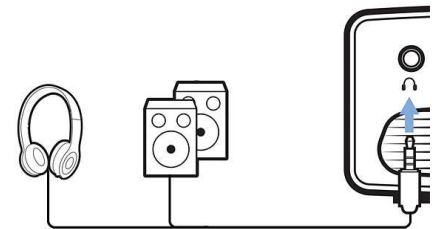

Project images up to 65"

Entertainment in every room, project anything up to 65" (165cm) diagonal.

True HD 720p resolution

True HD 720p resolution projection delivering clear text and sharp image quality.

Built-in Media Player

Pop your essentials in your hand with the integrated Media Player: Browse, watch all your videos, listen to your music or share your latest holidays pictures.

Fully Connected

Connect any multimedia devices such as set top boxes, PC, MAC, gaming consoles, and streaming devices like Fire Stick or Apple TV with the USB, HDMI or MicroSD ports.

Audio jack

Connect any headphones or external powered speakers with the built-in 3.5 jack.

Stereo speakers

Integrated stereo speakers with equalization and surround sound.

Specifications

Technology

- Display technology: LCD
- Light source: LED
- Contrast ratio: 3000:1
- Resolution: 1280 x 720 pixel
- Throw ratio: 1,4:1
- Aspect ratio: 16:9
- Focus adjustment: Manual
- Integrated media player
- Keystone correction: Digital
- LED lifetime: Up to 30.000h
- Projection distance: 80 cm - 200 cm / 24" - 60"
- Resolution supported: 1920 x 1080 pixel
- Recommended usage: 65" max in dark room