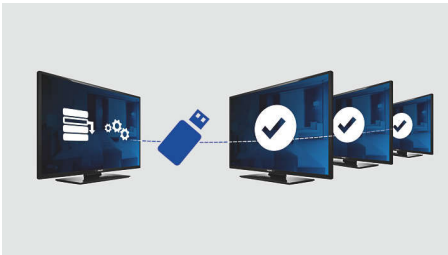

USB Cloning

Provides the ability to easily copy all programming and channel programming

settings from one TV into other TV sets in less than a minute. The feature ensures uniformity between TV sets and significantly reduces installation time and costs.

PrisonMode

To control communication, this Hospitality TV is equipped with a specific PrisonMode setting. This Advanced Security Mode switches off certain settings not needed by the detention market, like Teletext, Electronic Programme Guide, Subtitles and USB ports.