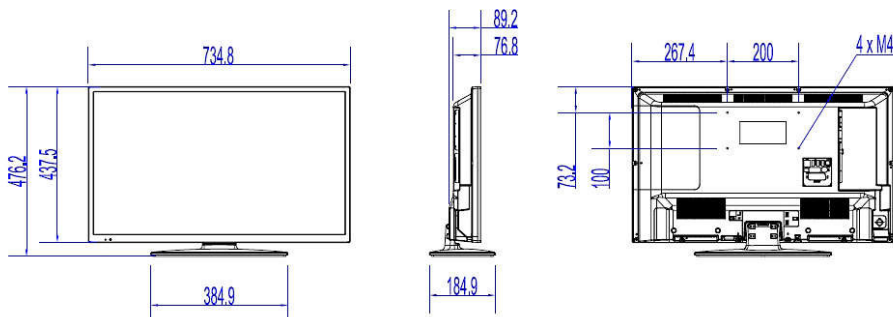

## Picture/Display

- Aspect ratio: 16:9
- Diagonal screen size (inch): 32 inch
- Diagonal screen size (metric): 80 cm
- Display: LED HD TV
- Panel resolution: 1366 x 768p
- Brightness: 300 cd/m<sup>2</sup>
- Contrast ratio (typical): 4000
- Viewing angle: 178° (H)/178° (V)

## Dimensions

- Set Width: 735 mm
- Set Height: 438 mm
- Set Depth: 77/89 mm
- Product weight: 5.1 kg
- Set width (with stand): 735 mm
- Set height (with stand): 476 mm
- Set depth (with stand): 185 mm
- Product weight (+stand): 5.6 kg
- Wall-mount compatible: M4, 200 x 100 mm