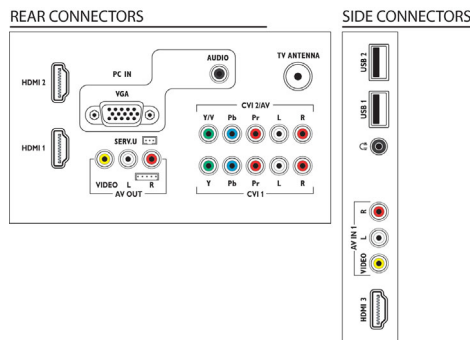

- Movie expand 14:9, Movie expand 16:9, Subtitle Zoom, Super Zoom, Widescreen
- Teletext: 1000 page Smart Text

Sound

- Output power (RMS): 20W
- Sound Enhancement: Auto Volume Leveller, Clear Sound

Tuner/Reception/Transmission

- Aerial Input: 75 ohm coaxial (IEC75)
- Video Playback: NTSC, PAL

Connectivity

- Number of HDMI connections: 3
- Number of component in (YPbPr): 2
- Number of AV connections: 1
- Number of USBs: 2
- Other connections: Antenna IEC75, PC-in VGA + Audio L/R in, Composite video (CVBS) out, Analog audio Left/Right out, Headphone out
- EasyLink (HDMI-CEC): System audio control, System standby, One touch play

Power

- Mains power: 220-240V; 50Hz
- Ambient temperature: 5 °C to 35 °C
- Standby power consumption: <0.5

Dimensions

- Box dimensions (W x H x D): 1130 x 834 x 215 mm
- Set dimensions (W x H x D): 1011 x 650 x 91 mm
- Set dimensions with stand (W x H x D): 1011 x 699 x 257 mm
- Product weight: 13 kg
- Product weight (+stand): 16 kg
- Weight incl. Packaging: 19 kg
- Compatible wall mount: adjustable 400 x 200mm

Multimedia Applications

- Playback Formats: H.264/MPEG-4 AVC, JPEG Still pictures, MP3, MPEG1, MPEG2, MPEG4

Accessories

- Included accessories: Power cord, Remote Control, 2 x AAA Batteries, Table top stand, User Manual, Quick start guide

Convenience

- Screen Format Adjustments: 4:3, Auto Format,

Issue date 2019-06-22

Version: 4.0.1

12 NC: 8670 000 87872
EAN: 87 12581 63811 5

© 2019 Koninklijke Philips N.V.
All Rights reserved.

Specifications are subject to change without notice.
Trademarks are the property of Koninklijke Philips N.V.
or their respective owners.

www.philips.com