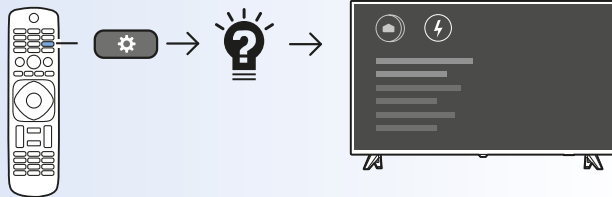

www.philips.com/TVsupport