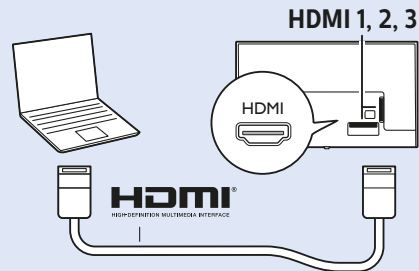

Computer - HDMI

Photo Camera

Headphones

50"

VESA (x, y) 200x200 mm M6  126 cm

55"

VESA (x, y) 200x200 mm M6  139 cm

USB Hard Drive