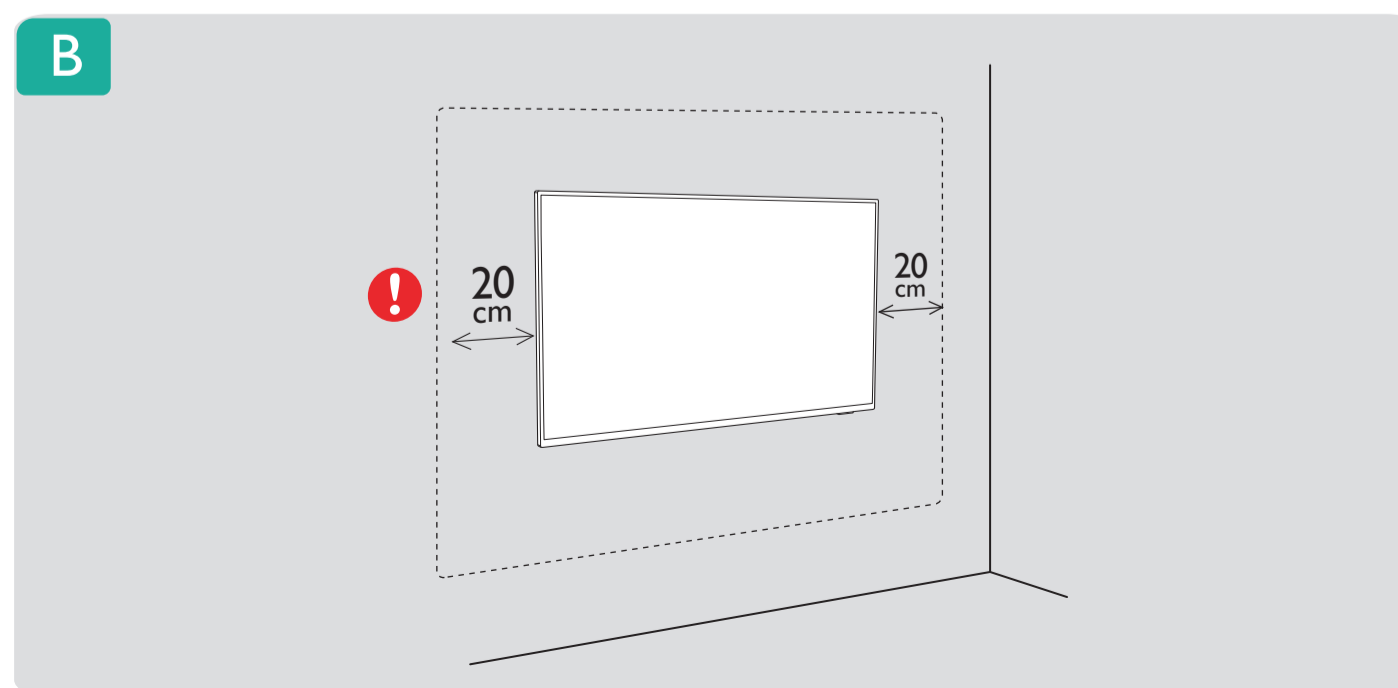

4

5

B

VESA (x, y)

43" 200x100mm M6 108 cm

L: 12 mm-16 mm

L: 6 mm-10 mm

1