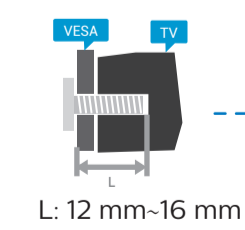

4

5

B

VESA (x, y)

43" 200x100mm M6 108 cm

L: 12 mm-16 mm

L: 6 mm-10 mm

1