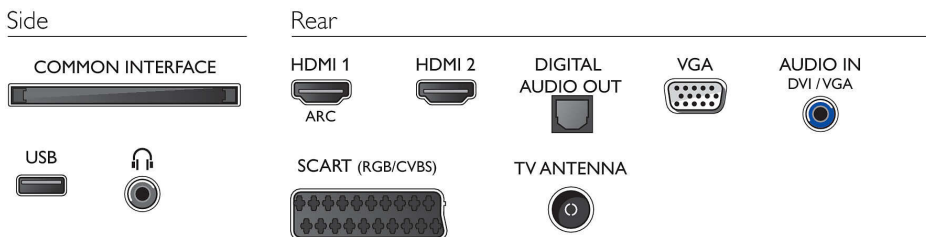

Sound

- Output power (RMS): 5 W
- Sound Enhancement: Incredible Surround, Clear

Sound, Auto Volume Leveller, Bass Control, Smart Sound

Connectivity

- Number of HDMI connections: 2
- EasyLink (HDMI-CEC): Remote control pass-through, System audio control, System standby, One touch play
- Number of starts (RGB/CVBS): 1
- Number of USBs: 1
- Other connections: Antenna F-type, Common Interface Plus (CI+), Digital audio out (optical), Audio in (VGA/DVI), Headphone out, Service connector, Satellite Connector, PC-In VGA

Power

- Mains power: AC 220 - 240 V 50/60 Hz
- Ambient temperature: 5°C to 35°C
- Standby power consumption: $\leq 0.3\text{ W}$
- Energy Label Class: A+
- EU Energy Label power: 20 W
- Power Saving Features: Auto switch-off timer, Eco mode, Picture mute (for radio)
- Off mode power consumption: ≤ 0.3
- Annual energy consumption: 29 kWh

Accessories

- Included accessories: Remote Control, Tabletop stand, Power cord, Quick start guide, Legal and safety brochure, Warranty Leaflet

Dimensions

- Set Width: 560 mm
- Set Height: 336 mm
- Set Depth: 35 mm
- Product weight: 3 kg
- Set width (with stand): 560 mm
- Set height (with stand): 344 mm
- Set depth (with stand): 112 mm
- Product weight (+stand): 3.2 kg
- Box width: 630 mm
- Box height: 415 mm
- Box depth: 100 mm
- Weight incl. Packaging: 4 kg
- Wall-mount compatible: 75 x 75 mm

Connections

Issue date 2023-10-21

Version: 4.3.1

EAN: 87 18863 00302 2

© 2023 Koninklijke Philips N.V.
All Rights reserved.

Specifications are subject to change without notice.
Trademarks are the property of Koninklijke Philips N.V.
or their respective owners.

www.philips.com

* EPG and actual visibility (up to 8 days) is country- and operator-dependent.

* Energy consumption in kWh per year based on the power consumption of the television operating 4 hours per day for 365 days. The actual energy consumption will depend on how the television is used.

* The TV supports DVB reception for 'Free to air' broadcast. Specific DVB operators may not be supported. An up to date list can be found in the FAQ section of the Philips support website. For some operators Conditional Access and subscription are required. Contact your operator for more information.

* (Philips) only compatible with specific Philips player device.