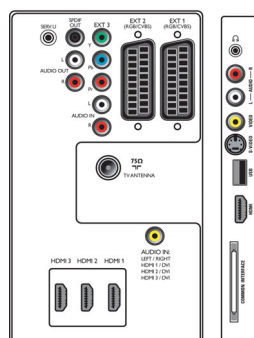

Power

- Ambient temperature: 5°C to 35°C
- Mains power: 220 - 240 V, 50/60 Hz
- Power consumption: 140 W
- Standby power consumption: 0.15 W

Dimensions

- Set dimensions (W x H x D): 819 x 518 x 123 mm
- Set dimensions with stand (W x H x D): 819 x 579 x 220 mm
- Weight incl. Packaging: 21 kg
- Product weight: 14 kg
- Product weight (+stand): 17 kg
- Box dimensions (W x H x D): 918 x 629 x 282 mm
- VESA wall mount compatible: 200 x 300 mm

Accessories

- Included accessories: Tabletop swivel stand, Power cord, Quick start guide, User Manual, Warranty certificate, Remote Control, Batteries for remote control

Stereo system					Transmission system					
2CS DK	NICAM DK	2CS BG	NICAM I	NICAM LL'	PAL BG	PAL D/K	PAL I	SECAM BG	SECAM DK	SECAM LL'
•	•	•	•	•	•	•	•	•	•	•