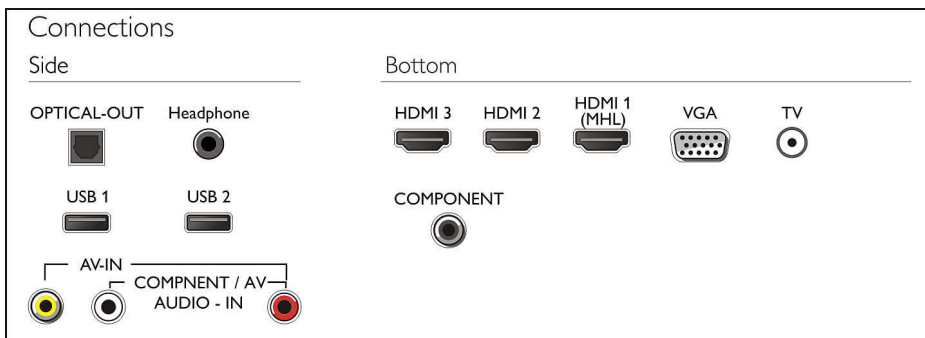

PC input (VGA)

Use your TV as a monitor. Simply connect using a VGA cable and you are ready to go.

Issue date 2023-10-31

Version: 6.2.1

EAN: 87 18863 01373 1

© 2023 Koninklijke Philips N.V.
All Rights reserved.

Specifications are subject to change without notice. Trademarks are the property of Koninklijke Philips N.V. or their respective owners.

www.philips.com

* EPG and actual visibility (up to 8 days) is country and operator dependent.
* The TV supports DVB reception for 'Free to air' broadcast. Specific DVB operators may not be supported. An up to date list can be found in the FAQ section of the Philips support website. For some operators Conditional Access and subscription are required. Contact your operator for more information.
* (Philips) only compatible with specific Philips player device.