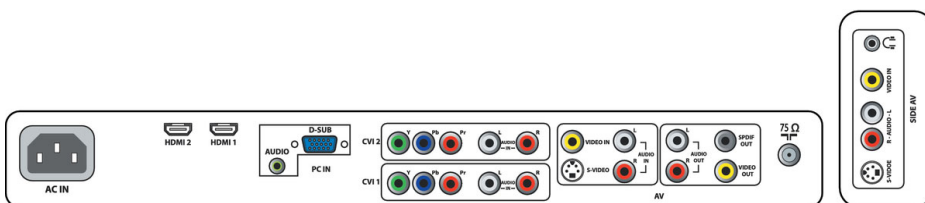

Connectivity

- AV 1: Audio L/R in, YPbPr
- AV 2: Audio L/R in, YPbPr
- AV 3: Audio L/R in, CVBS in, S-Video in
- AV 4: HDMI
- AV 5: HDMI
- Front / Side connections: Audio L/R in, CVBS in, Headphone out, S-video in
- Other connections: Analog audio Left/Right out, Composite video (CVBS) out, PC Audio in, PC-In VGA, S/PDIF out (coaxial)

Accessories

- Included Accessories: Table top stand, Power cord, Quick start guide, User Manual, Warranty certificate, Remote Control, Batteries for remote control

Dimensions

- Color cabinet: Silver, high gloss black
- Set dimensions (W x H x D): 1039 x 682 x 107 mm
- Set dimensions with stand (W x H x D): 1039 x 745 x 291 mm
- Product weight: 26 kg
- Product weight (+stand): 31 kg
- Box dimensions (W x H x D): 1181 x 803 x 362 mm
- Weight incl. Packaging: 35 kg
- VESA wall mount compatible: 400 x 200 mm