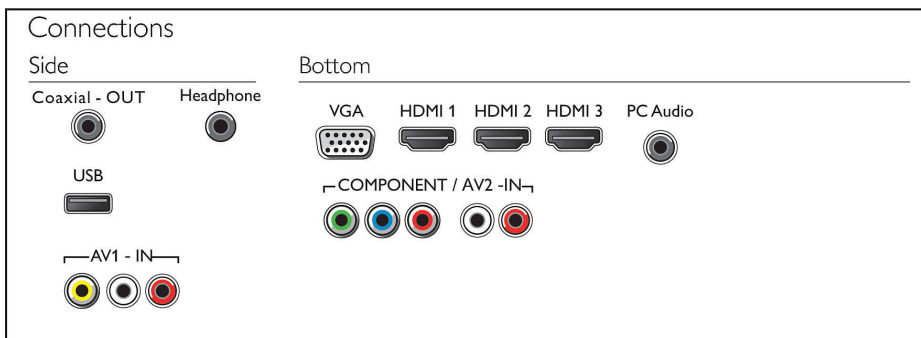

PC input (VGA)

Use your TV as a monitor. Simply connect using a VGA cable and you are ready to go.

Issue date 2023-10-23

Version: 2.1.1

EAN: 87 18863 01397 3

© 2023 Koninklijke Philips N.V.
All Rights reserved.

Specifications are subject to change without notice.
Trademarks are the property of Koninklijke Philips N.V. or their respective owners.

www.philips.com

* EPG and actual visibility (up to 8 days) is country and operator dependent.
* (Philips) only compatible with specific Philips player device.