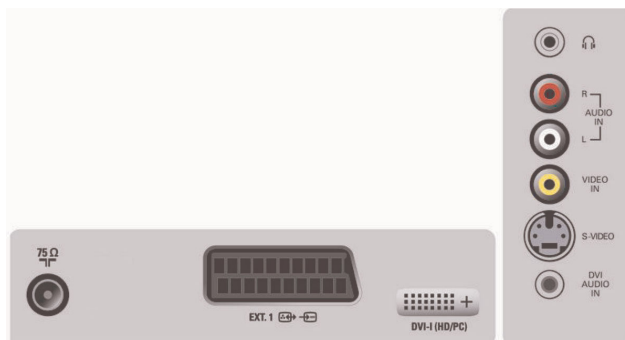

Connectivity

- Ext 1 Scart: Audio L/R, CVBS in/out, RGB
- Number of Scarts: 1
- Front / Side connections: Audio in, CVBS in, Headphone Out, S-video in
- Other connections: Antenna IEC75, DVI-I, PC Audio in

Convenience

- Clock: Sleep Timer
- Ease of Installation: Auto Program Naming, Automatic Channel Install(ACI), Automatic Tuning System (ATS), Autostore, Fine Tuning, PLL Digital Tuning, Program Name, Sorting
- Ease of Use: Auto Volume Leveller (AVL), Menu Control, On Screen Display, Program List, Smart Picture, Smart Sound
- Picture in Picture: Twin page text
- Remote Control: TV
- Remote control type: RCFE05SMS00
- Screen Format Adjustments: 4:3, Movie expand 14:9, Movie expand 16:9, Subtitle Zoom, Super Zoom, Widescreen
- Teletext: 10 page Smart Text
- Teletext enhancements: 4 favourite pages, Program information Line

Accessories

- Cables: DVI-I to YPbPr cable
- Included accessories: Table top stand, Power cord, Quick start guide, User Manual, Registration card, Remote Control

Dimensions

- Set dimensions (W x H x D): 716 x 375 x 98 mm
- Dimensions (with base) (W x H x D): 716 x 414 x 195 mm
- Weight incl. Packaging: 13.3 kg

stereo system					transmission system					
2CS	NICAM	2CS	NICAM	NICAM	PAL	PAL	PAL	SECAM	SECAM	SECAM
DK	DK	B/G	I	LL'	B/G	DK	I	B/G	DK	LL'
o	o	o	o	o	o	o	o	o	o	o

Issue date 2019-06-28

Version: 4.0.10

12 NC: 8670 000 23477
EAN: 87 10895 94348 2

© 2019 Koninklijke Philips N.V.
All Rights reserved.

Specifications are subject to change without notice.
Trademarks are the property of Koninklijke Philips N.V.
or their respective owners.

www.philips.com