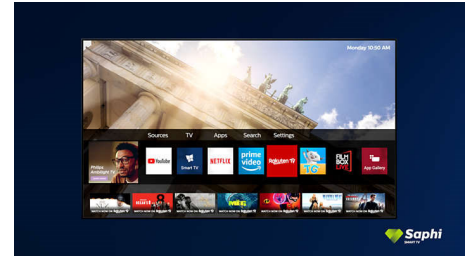

SAPHI

SAPHI is a fast, intuitive operating system that makes your Philips Smart TV a real pleasure to use. Enjoy great picture quality and one-button access to a clear icon-based menu. Operate your TV with ease and quickly navigate to popular Philips Smart TV apps including YouTube, Netflix and more.