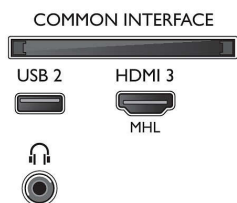

Connections

Side