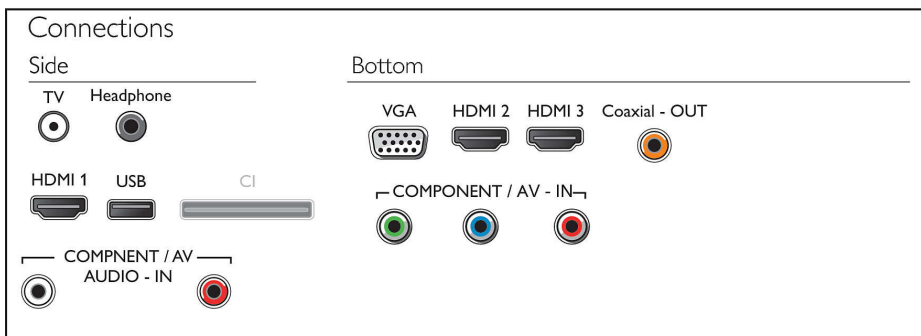

* EPG and actual visibility (up to 8 days) is country and operator dependent.
* The TV supports DVB reception for 'Free to air' broadcast. Specific DVB operators may not be supported. An up to date list can be found in the FAQ section of the Philips support website. For some operators Conditional Access and subscription are required. Contact your operator for more information.
* USB recording for digital channels only, recordings may be limited by broadcast copy protection (CI+). Country and channel restrictions may apply.

Issue date 2023-10-21

Version: 2.1.1

EAN: 87 18863 00846 1

© 2023 Koninklijke Philips N.V.
All Rights reserved.

Specifications are subject to change without notice.
Trademarks are the property of Koninklijke Philips N.V. or their respective owners.

www.philips.com