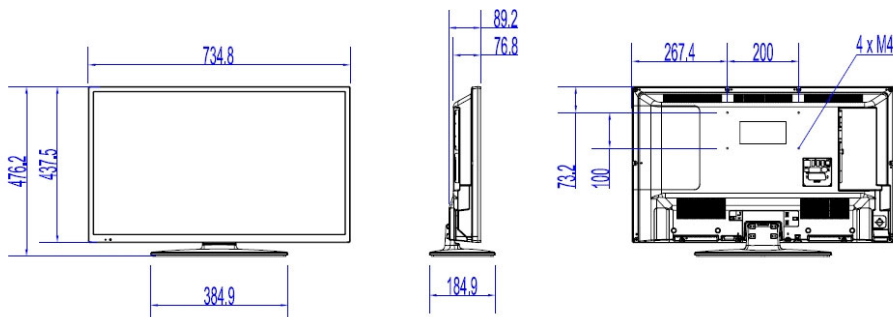

Specifications

Picture/Display

- Display: LED HD TV
- Diagonal screen size: 32 inch / 80 cm
- Aspect ratio: 16:9
- Panel resolution: 1366 x 768p
- Brightness: 300 cd/m²
- Viewing angle: 178° (H) / 178° (V)
- Contrast ratio (typical): 4000

Accessories

- Included: Remote Control 22AV1407A/12, 2xAAA Batteries, Tabletop Stand, Warranty Leaflet, Legal and Safety brochure
- Optional: Setup RC 22AV9573A, Remote Control 22AV1601A/12

Power

- Mains power: AC 220-240V; 50-60Hz
- Energy Label Class: A+
- Eu Energy Label power: 31 W
- Annual energy consumption: 45 kW h
- Standby power consumption: <0.3 W
- Power Saving Features: Eco mode
- Ambient temperature: 5 °C to 45 °C

Dimensions

- Set dimensions (W x H x D): 735 x 438 x 77/89 mm
- Set dimensions with stand (W x H x D): 735 x 476 x 185 mm
- Product weight: 5.1 kg
- Product weight (+stand): 5.6 kg
- VESA wall mount compatible: M4, 200 x 100 mm