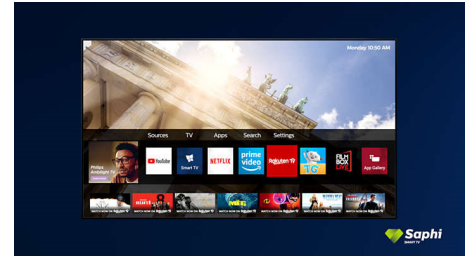

SAPHI

SAPHI is a fast, intuitive operating system that makes your Philips Smart TV a real pleasure to use. Enjoy great picture quality and one-button access to a clear icon-based menu. Operate your TV with ease and quickly navigate to popular Philips Smart TV apps including YouTube, Netflix and more.