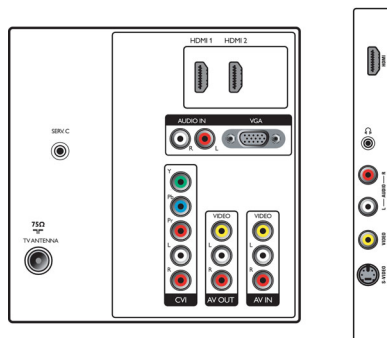

Connectivity

- AV 1: Audio L/R in, YPbPr
- AV 2: Audio L/R in, CVBS in
- HDMI 1: HDMI v1.3
- HDMI 2: HDMI v1.3
- EasyLink (HDMI-CEC): One touch play, System info (menu language), System standby
- Front / Side connections: Audio L/R in, CVBS in, Headphone out, S-video in, HDMI v1.3
- Other connections: PC-in VGA + Audio L/R in

Power

- Ambient temperature: 5 °C to 40 °C
- Mains power: 100-240V, 50/60Hz
- Power consumption: 330 W
- Standby power consumption: (typical) <0.15W

Dimensions

- Set dimensions (W x H x D):

- 1302 x 798 x 116 mm
- Set dimensions with stand (W x H x D): 1302 x 875 x 325 mm
- Weight incl. Packaging: 53 kg
- Product weight: 38 kg
- Product weight (+stand): 46 kg
- Box dimensions (W x H x D): 1415 x 954 x 401 mm
- VESA wall mount compatible: 400 x 400 mm

Accessories

- Included Accessories: Tabletop swivel stand, Power cord, Quick start guide, User Manual, Registration card, Warranty certificate, Remote Control, Batteries for remote control

Issue date 2022-04-26