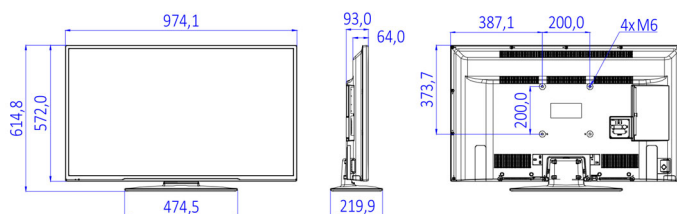

## Picture/Display

- Display: LED Full HD
- Diagonal screen size: 43 inch / 108 cm
- Aspect ratio: 16:9
- Panel resolution: 1920x1080p
- Brightness: 300 cd/m<sup>2</sup>
- Viewing angle: 178° (H) / 178° (V)

## Dimensions

- Set dimensions (W x H x D): 974 x 572 x 64/

Issue date 2017-03-16

Version: 1.0.1

12 NC: 8670 001 37963  
EAN: 87 18863 00935 2

© 2017 Koninklijke Philips N.V.  
All Rights reserved.

Specifications are subject to change without notice.  
Trademarks are the property of Koninklijke Philips N.V.  
or their respective owners.