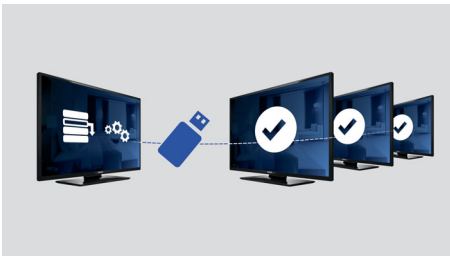

USB Cloning

Provides the ability to easily copy all programming and channel programming

settings from one TV into other TV sets in less than a minute. The feature ensures uniformity between TV sets and significantly reduces installation time and costs.