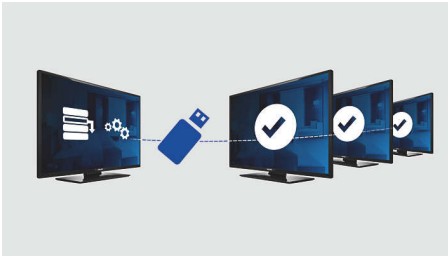

PHILIPS

Highlights

USB Cloning

Provides the ability to easily copy all programming and channel programming settings from one TV into other TV sets in less than a minute. The feature ensures uniformity between TV sets and significantly reduces installation time and costs.

Volume limitation

This feature predefines the volume range within which the TV set is allowed to operate, preventing excessive volume adjustments and disturbance of neighbouring guests.

Installation menu locking