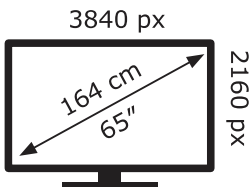

ENERGY

PHILIPS

65PUS7906/62

116 kWh/1000h

ABCDEF**G**

126 kWh/1000h

2019/2013

X40G007781332A