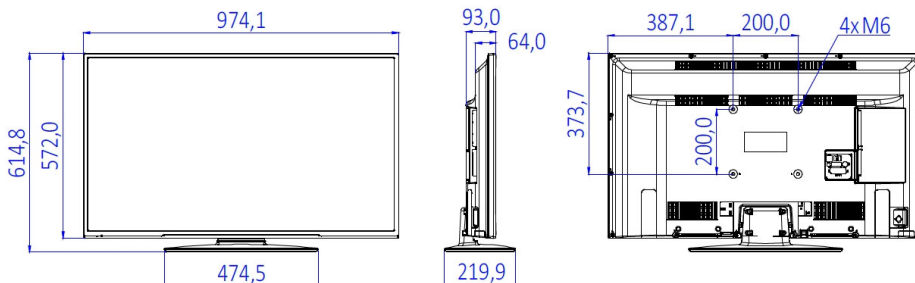

## Dimensions

- Set dimensions (W x H x D): 974 x 572 x 64/93 mm
- Set dimensions with stand (W x H x D): 974 x 615 x 220 mm
- Product weight: 8.35 kg
- Product weight (+stand): 9.00 kg
- VESA wall mount compatible: 200 x 200 mm, M6