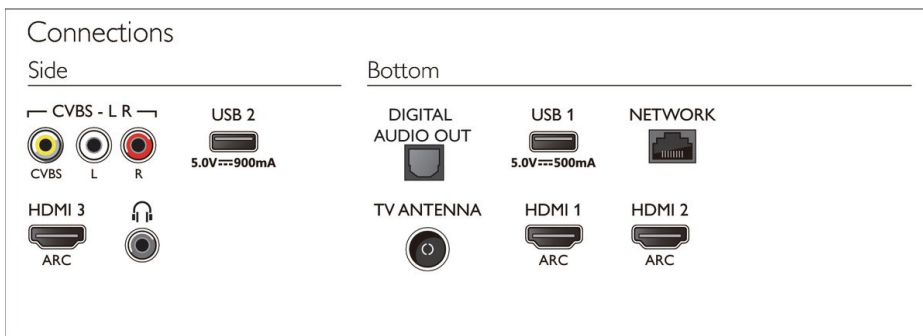

### Dimensions

- Box dimensions (W x H x D):

70PUT7805/56

- 1757 x 1025 x 181 mm
- Set dimensions (W x H x D): 1581 x 894 x 86 mm
- Set dimensions with stand (W x H x D): 1581 x 912.4 x 299.4 mm
- Product weight: 27.6 kg
- Product weight (+stand): 28.2 kg
- Weight incl. Packaging: 32.7 kg
- VESA wall mount compatible: 400 x 200 mm

### Accessories

- Included accessories: Remote Control, 2 x AAA Batteries, Table top stand, Power cord, Quick start guide, Legal and safety brochure

\* EPG and actual visibility (up to 8 days) is country and operator dependent.