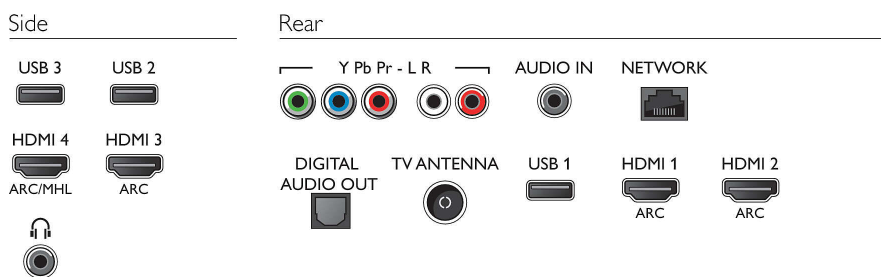

Connectivity

- Number of HDMI connections: 4
- HDMI features: Audio Return Channel, 4K
- Number of component in (YPbPr): 1
- EasyLink (HDMI-CEC): Remote control pass-through, System audio control, System standby, One touch play
- Number of USBs: 3
- Wireless connection: Dual Band, Wi-Fi 802.11n 2x2 integrated
- Other connections: Antenna IEC75, Ethernet-LAN RJ-45, Digital audio out (optical), Audio L/R in, Headphone out, Audio in (DVI)
- HDCP 2.2: Yes on HDMI1, Yes on HDMI2

Power

- Mains power: AC 110 - 240 V 50/60Hz
- Ambient temperature: 5 °C to 35 °C
- Standby power consumption: $\leq 0.5\text{ W}$
- Power Saving Features: Auto switch-off timer,

- Light sensor, Picture mute (for radio)
- Off mode power consumption: $\leq 0.5\text{ W}$

Accessories

- Included accessories: Remote Control, 2 x AAA Batteries, Table top stand, Quick start guide, Legal and safety brochure, Power cord

Dimensions

- Set Width: 1239 mm
- Set Height: 711 mm
- Set Depth: 91 mm
- Product weight: 14.8 kg
- Set width (with stand): 1239 mm
- Set height (with stand): 777 mm
- Set depth (with stand): 259 mm
- Product weight (+stand): 15.1 kg
- Box width: 1335 mm
- Box height: 828 mm
- Box depth: 181 mm
- Compatible wall mount: 400 x 200mm
- Weight incl. Packaging: 19.2 kg
- Wall mount compatible: 400 x 200 mm

Connections

Issue date 2023-10-21

Version: 13.1.5

EAN: 87 18863 00975 8

© 2023 Koninklijke Philips N.V.
All Rights reserved.

Specifications are subject to change without notice.
Trademarks are the property of Koninklijke Philips N.V.
or their respective owners.

www.philips.com

* EPG and actual visibility (up to 8 days) is country and operator dependent.

* The TV supports DVB reception for 'Free to air' broadcast. Specific DVB operators may not be supported. An up to date list can be found in the FAQ section of the Philips support website. For some operators Conditional Access and subscription are required. Contact your operator for more information.

* Please be informed that your Netflix HDR function in your TV currently can be supported via HDMI and USB only. The Netflix HDR broadcast via your Internet/DLNA will be fully available via IP software push.