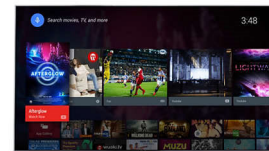

Quad Core + Android

Philips Quad Core processor meets the power of Android to deliver an exciting gaming experience. And with Android on your TV you'll navigate, launch apps and play videos in a way that is super fast, super intuitive, and super fun.