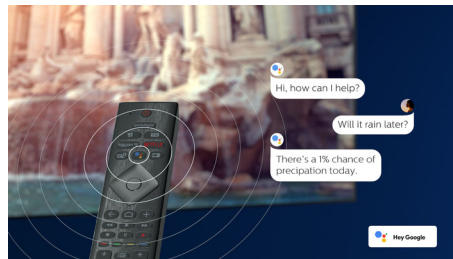

Google Assistant

Control your Philips Android TV with your voice. Want to play a game, watch Netflix, or find content and apps in the Google Play store? Just tell your TV. You can even command all

50PUT8115/75

Google Assistant-compatible smart home devices-like dimming the lights and setting the thermostat on movie night. Without leaving the sofa.