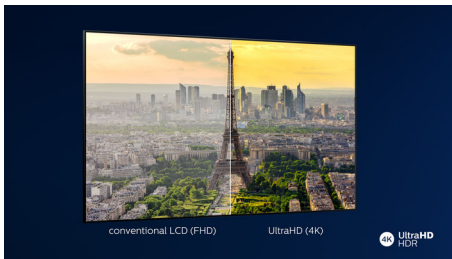

4K UHD

Bright 4K LED TV. Vibrant HDR picture. Smooth motion. A Philips 4K UHD TV brings content to life with rich colors and crisp contrast. Images have more depth, and motion is smooth. Movies, shows, games, and more look great no matter the source.

Android TV

Make your Philips Android TV your own. If it's all about Amazon and YouTube this week, and Netflix next week-no problem. A clear, intuitive interface lets you put the content you love front and center. Easily pick up where you left off in the latest series, or check out the new movie releases.

Dolby Vision and Dolby Atmos

Support for Dolby's premium sound and video formats means the HDR content you watch will look-and sound-gloriously real. Whether it's the latest streaming series or a Blu-Ray disc set, you'll enjoy contrast, brightness, and color that reflect the director's original intentions. And hear spacious sound with clarity, detail, and depth.