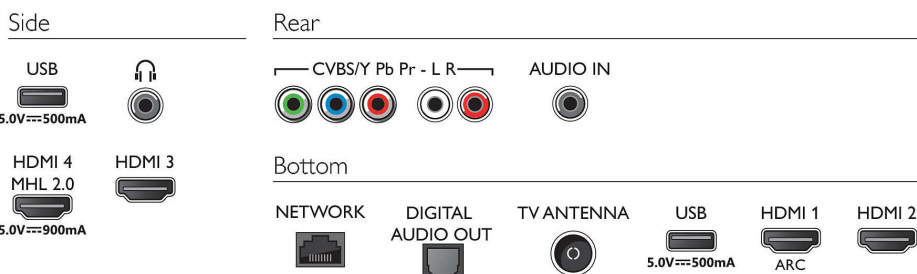

Connections

Issue date 2023-10-21

Version: 6.0.1

EAN: 87 18863 01255 0

© 2023 Koninklijke Philips N.V.
All Rights reserved.

Specifications are subject to change without notice. Trademarks are the property of Koninklijke Philips N.V. or their respective owners.

www.philips.com

* EPG and actual visibility (up to 8 days) is country and operator dependent.

* Energy consumption in kWh per year, based on the power consumption of the television operating 4 hours per day for 365 days. The actual energy consumption will depend on how the television is used.

* The TV supports DVB reception for 'Free to air' broadcast. Specific DVB operators may not be supported. An up to date list can be found in the FAQ section of the Philips support website. For some operators Conditional Access and subscription are required. Contact your operator for more information.

* (Philips) only compatible with specific Philips player device.

* Philips TV Remote app and related functionalities vary per TV model, operator, and country, as well as smart device model and OS. For more details please visit: www.philips.com/TVRemoteapp.

* Smart TV app offerings vary per TV model and country. For more details please visit: www.philips.com/smarttv.

* USB recording for digital channels only, recordings may be limited by broadcast copy protection (C+). Country and channel restrictions may apply.

* Compatibility depends on Wifi Miracast certification & Android 4.2 or later. For more details please refer to your device documentation.