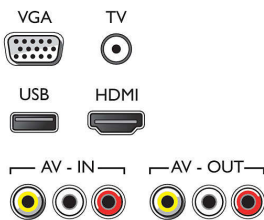

Connections

Side

Issue date 2023-10-21

Version: 7.0.1

EAN: 87 18863 00455 5

© 2023 Koninklijke Philips N.V.
All Rights reserved.

Specifications are subject to change without notice.
Trademarks are the property of Koninklijke Philips N.V.
or their respective owners.

www.philips.com